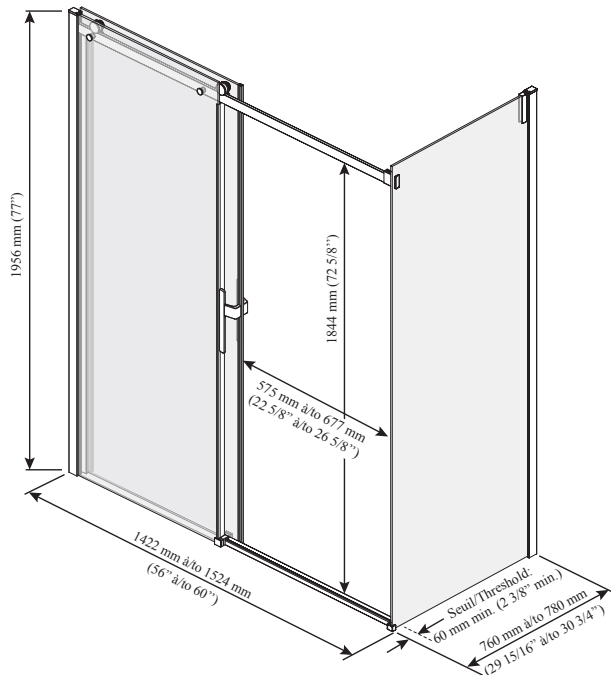

WARRANTY

Kalia Inc. guarantees all aspects of its products to be free of defects in material and workmanship for normal residential use. Refer to the warranty included with the Kalia products for details.

DR2131-XXX-005/
DR2132-005/
DR2052-XXX-005