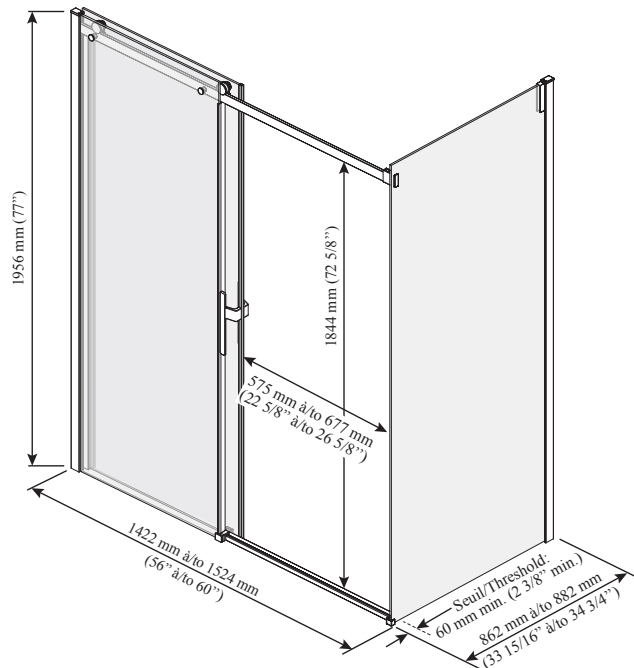

WARRANTY

Kalia Inc. guarantees all aspects of its products to be free of defects in material and workmanship for normal residential use. Refer to the warranty included with the Kalia products for details.

DR2131-XXX-005/
DR2132-005/
DR2050-XXX-005