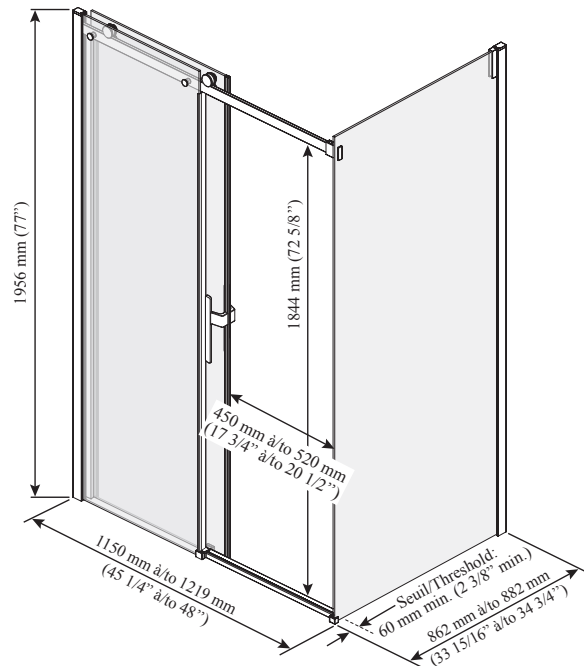

WARRANTY

Kalia Inc. guarantees all aspects of its products to be free of defects in material and workmanship for normal residential use. Refer to the warranty included with the Kalia products for details.

DR2130-XXX-005/
DR2050-XXX-005