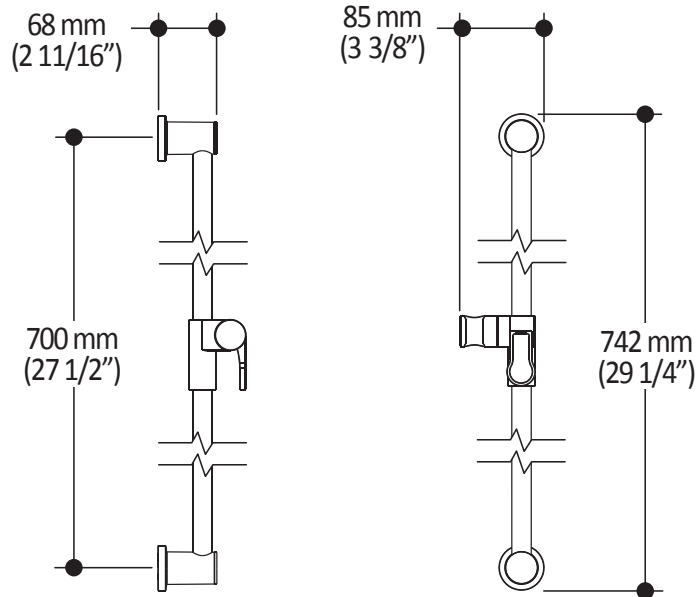

Important : Dimensions are approximated and are subject to changes. Please refer to the installation instructions.

ONCE UPON A TIME...WATER®

1355, 2nd Street, Industrial Park
Sainte-Marie (Québec)
Canada G6E 1G9

T 418-387-9090
1-877-GO-KALIA (1-87- 465-2542)
F 418 387-9089

KaliaStyle.com