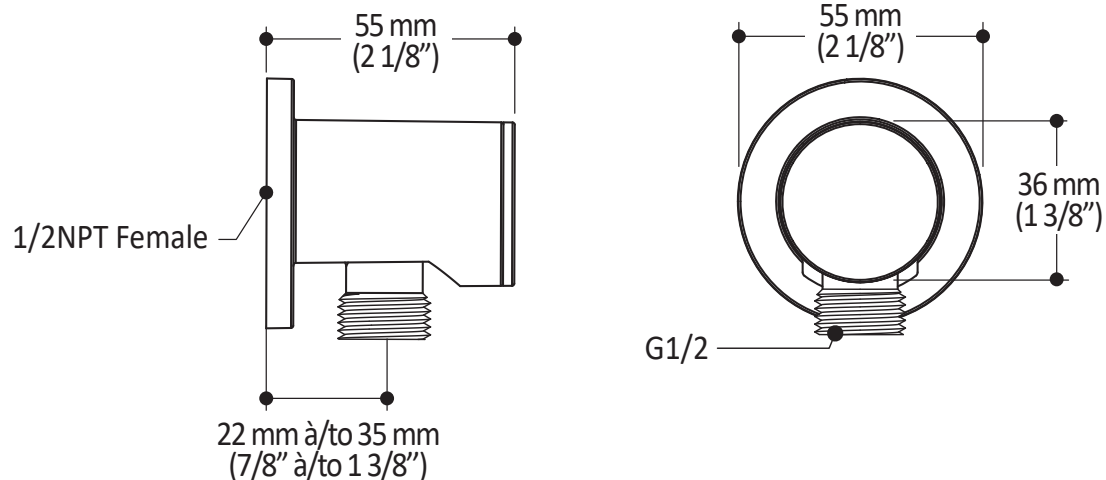

Important: Dimensions are approximated and are subject to changes. Please refer to the installation instructions.

ONCE UPON A TIME...WATER®

1355, 2nd Street, Industrial Park
Sainte-Marie (Québec)
Canada G6E 1G9

T 418-387-9090
1-877-GO-KALIA (1-877-465-2542)
F 418 387-9089

KaliaStyle.com