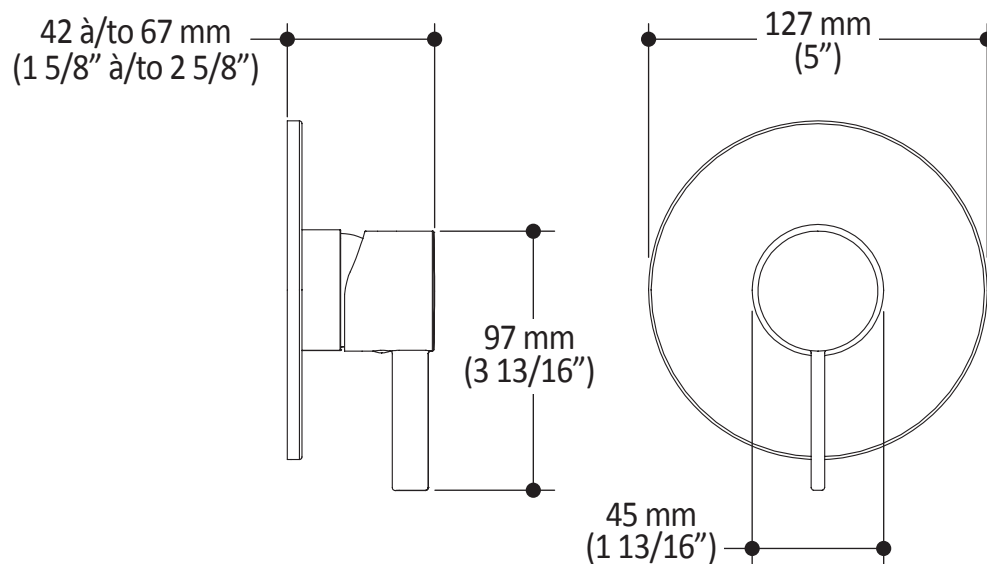

Important: Dimensions are approximated and are subject to changes. Please refer to the installation instructions.