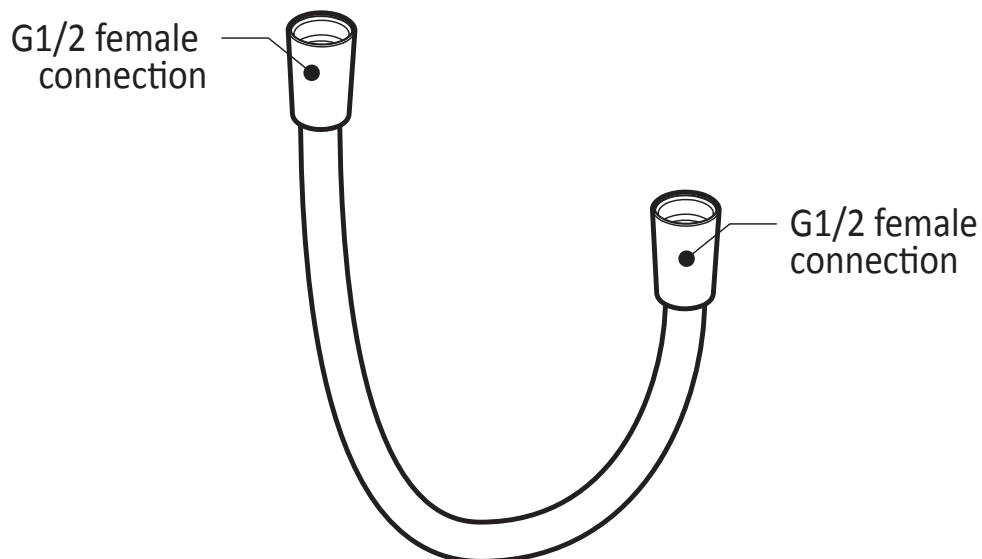

Important : Dimensions are approximated and are subject to changes. Please refer to the installation instructions.

Kalia

ONCE UPON A TIME...WATER®

1355, 2nd Street, Industrial Park
Sainte-Marie (Québec)
Canada G6E 1G9

T 418-387-9090
1-877-GO-KALIA (1-87-465-2542)
F 418 387-9089

KaliaStyle.com