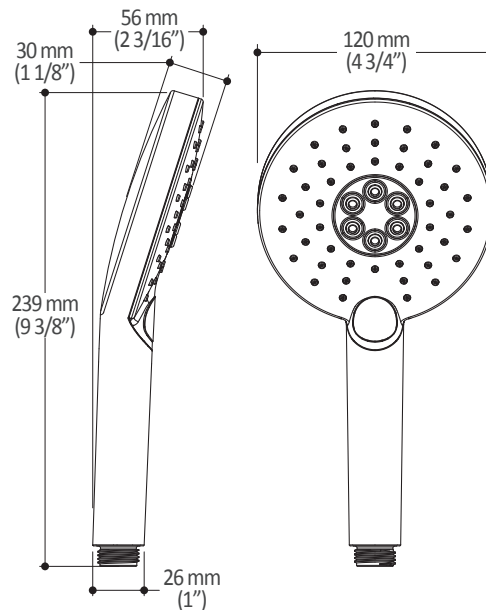

Important : Dimensions are approximated and are subject to changes. Please refer to the installation instructions.

ONCE UPON A TIME...WATER®

1355, 2nd Street, Industrial Park
Sainte-Marie (Québec)
Canada G6E 1G9

T 418-387-9090
1-877-GO-KALIA (1-87- 465-2542)
F 418 387-9089

KaliaStyle.com