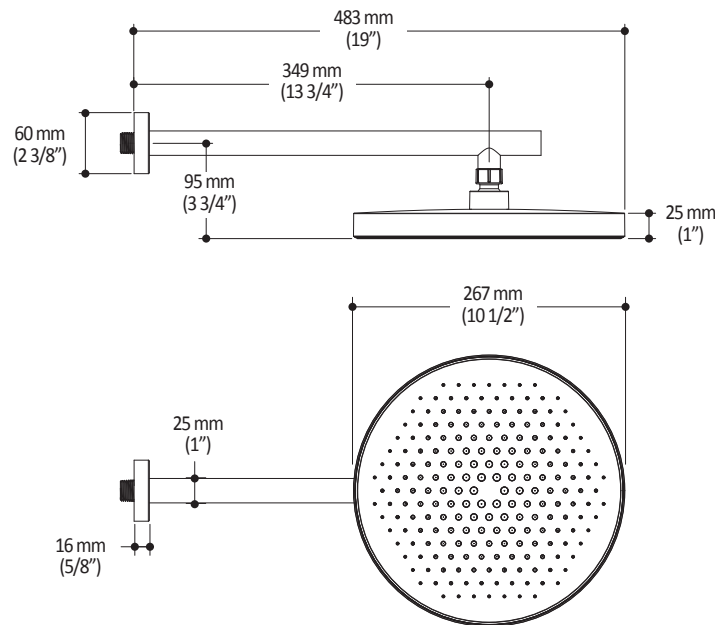

Important: Dimensions are approximated and are subject to changes. Please refer to the installation instructions.

ONCE UPON A TIME...WATER®

1355, 2nd Street, Industrial Park
Sainte-Marie (Québec)
Canada G6E 1G9

T 418-387-9090
1-877-GO-KALIA (1-87- 465-2542)
F 418 387-9089

KaliaStyle.com