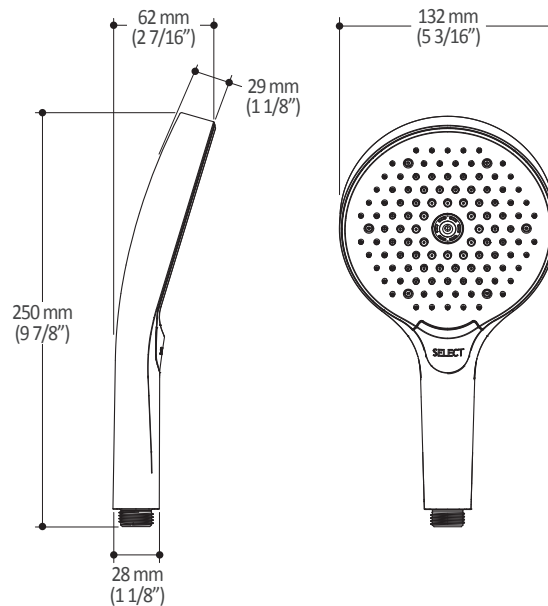

Important: Dimensions are approximated and are subject to changes. Please refer to the installation instructions.

Kalia

ONCE UPON A TIME...WATER®

1355, 2nd Street, Industrial Park
Sainte-Marie (Québec)
Canada G6E 1G9

T 418-387-9090
1-877-GO-KALIA (1-877-465-2542)
F 418 387-9089

KaliaStyle.com