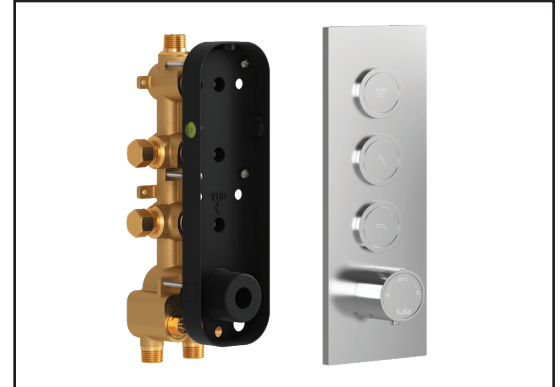

ONCE UPON A TIME...WATER®

BF2062

3-way AQUATONIK™ type T/P 1/2" push-button valve and decorative trim

SPECIFICATIONS

Features

- Solid brass construction
- Low-profile design
- Two male water inlets 1/2 NPT threaded or welded
- Male water outlets 1/2 NPT threaded or welded
- Horizontal or vertical installation
- One (1) high-flow outlet for tub spout
- Total adjustment of 25.4 mm (1")
- Back supports for better stability during installation included
- Operates up to 3 components simultaneously
- Integrated adjustable high-temperature limit
- Extra buttons included for custom shower configurations

Colors (Finishes)

- Chrome: BF2062-110
- Pure Nickel PVD: BF2062-125
- Matte Black: BF2062-160

Maximum flow rate

- 1 outlet: 31.9 L/min (7.42 gpm) at 60 psi
- 2 outlets: 32.3 L/min (8.53 gpm) at 60 psi
- 3 outlets: 33.5 L/min (8.85 gpm) at 60 psi

Certifications

The specified model meets or exceeds the following standards;

CSA B125.1
ASME A112.18.1

Installation Notes

This product must be installed following the installation instructions provided.

WARRANTY

Kalia Inc. guarantees all aspects of its products to be free of defects in material and workmanship for normal residential use. Refer to the warranty included with the Kalia products for details.