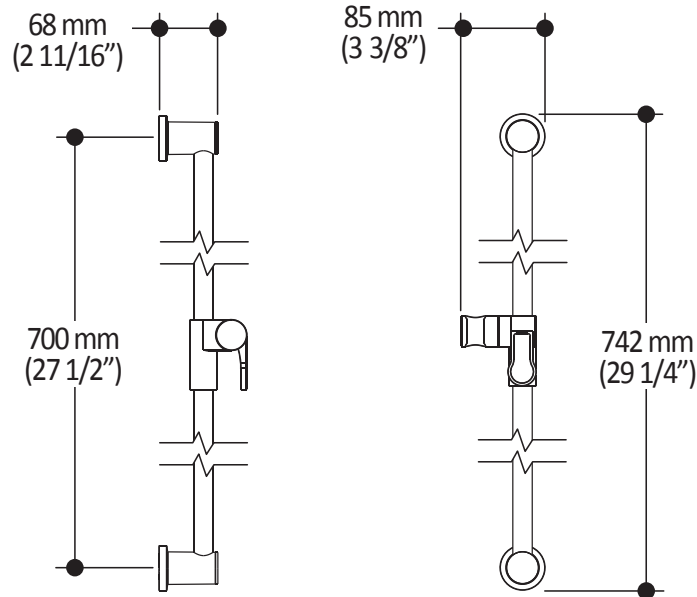

Important : Dimensions are approximated and are subject to changes. Please refer to the installation instructions.

Kalia

ONCE UPON A TIME...WATER®

1355, 2nd Street, Industrial Park
Sainte-Marie (Québec)
Canada G6E 1G9

T 418-387-9090
1-877-GO-KALIA (1-87- 465-2542)
F 418 387-9089

KaliaStyle.com