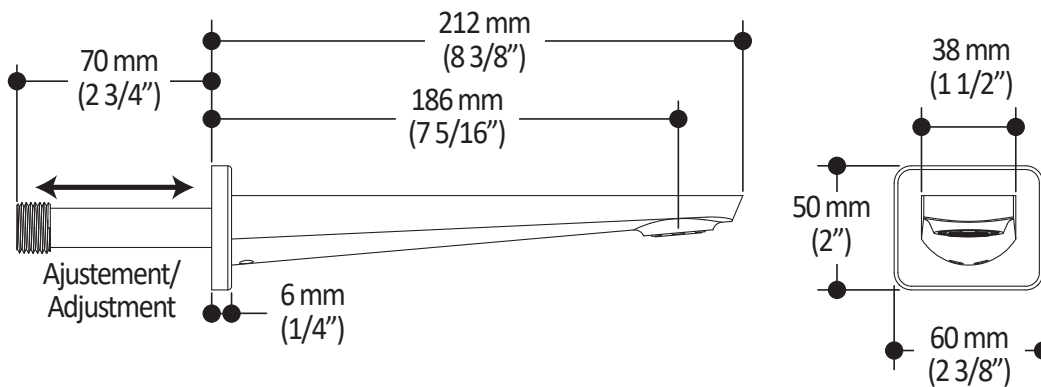

Important: Dimensions are approximated and are subject to changes. Please refer to the installation instructions.

ONCE UPON A TIME...WATER®

1355, 2nd Street, Industrial Park
Sainte-Marie (Québec)
Canada G6E 1G9

T 418-387-9090
1-877-GO-KALIA (1-87- 465-2542)
F 418 387-9089

KaliaStyle.com