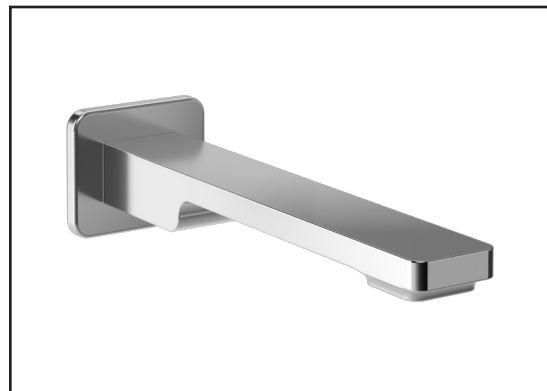

ONCE UPON A TIME...WATER®

KAREO™

**106415
Tub Spout**

SPECIFICATIONS

Features

- 1/2" cooper "slip fit" inlet or male water inlet 1/2NPT with 76 mm (3") adjustment
- Solid brass construction
- Regular water jet
- High water flow

Colors (Finishes)

- Chrome: 106415-110
- Matte Black: 106415-160

Installation Notes

This product must be installed following the installation instructions provided.

WARRANTY

Kalia Inc. guarantees all aspects of its products to be free of defects in material and workmanship for normal residential use. **Refer to the warranty included with the Kalia products for details.**

Product dimensions: