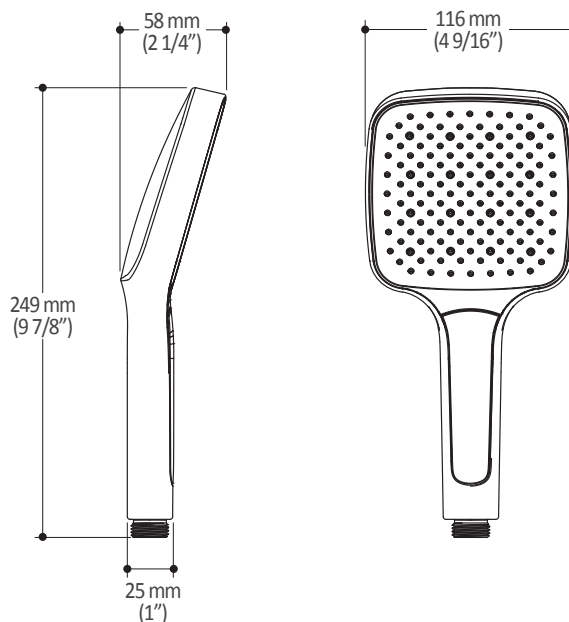

Important: Dimensions are approximated and are subject to changes. Please refer to the installation instructions.

ONCE UPON A TIME...WATER®

1355, 2nd Street, Industrial Park
Sainte-Marie (Québec)
Canada G6E 1G9

T 418-387-9090
1-877-GO-KALIA (1-877- 465-2542)
F 418 387-9089

KaliaStyle.com