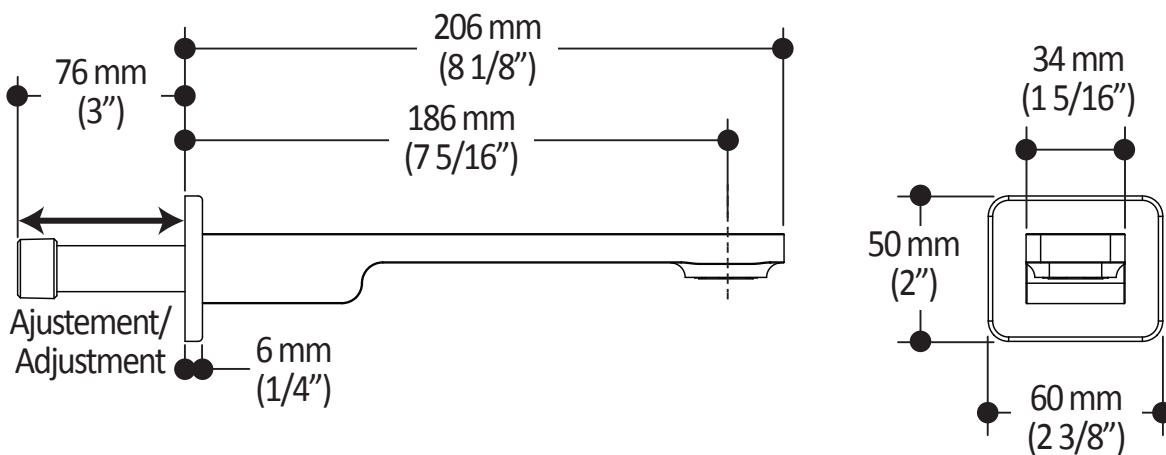

*Product dimensions:*

**Important:** Dimensions are approximated and are subject to changes. Please refer to the installation instructions.

ONCE UPON A TIME...WATER®

1355, 2<sup>nd</sup> Street, Industrial Park  
Sainte-Marie (Québec)  
Canada G6E 1G9