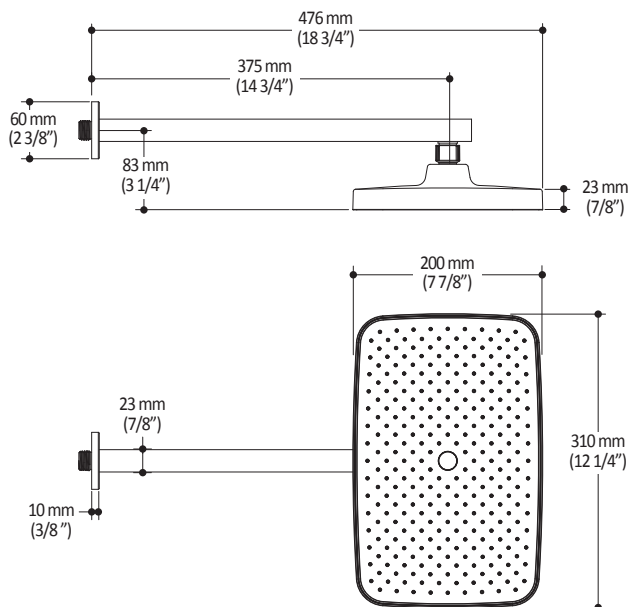

Important: Dimensions are approximated and are subject to changes. Please refer to the installation instructions.

ONCE UPON A TIME...WATER®

1355, 2nd Street, Industrial Park
Sainte-Marie (Québec)
Canada G6E 1G9

T 418-387-9090
1-877-GO-KALIA (1-87- 465-2542)
F 418 387-9089

KaliaStyle.com