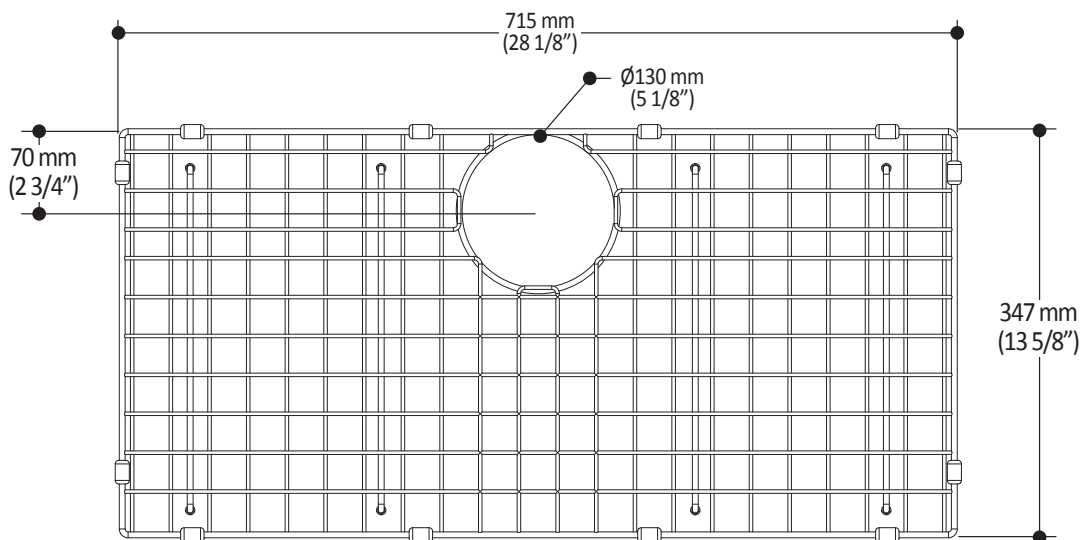

Kalia

ONCE UPON A TIME...WATER®

107420

Stainless Steel bottom grid for 33" kitchen sink

SPECIFICATIONS

Features:

- Stainless Steel bottom grid
- Provides impact protection while allowing water to flow freely

Product dimensions:

Important: Dimensions are approximated and are subject to changes. Please refer to the installation instructions.

Kalia

ONCE UPON A TIME...WATER®

1355, 2nd Street, Industrial Park
Sainte-Marie (Québec)
Canada G6E 1G9