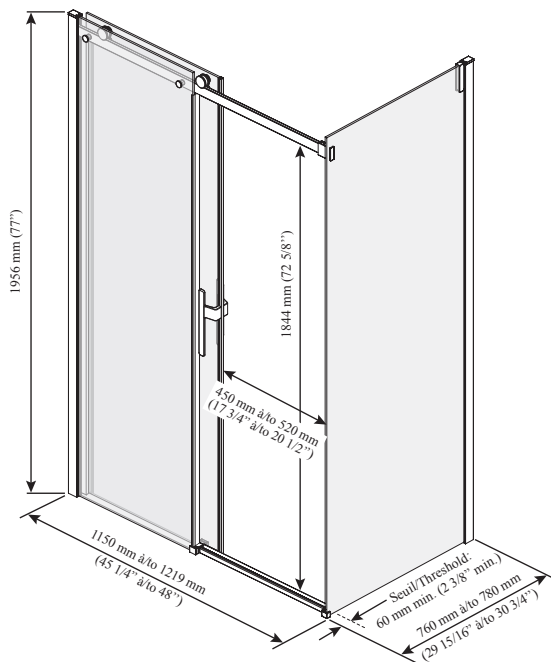

WARRANTY

Kalia Inc. guarantees all aspects of its products to be free of defects in material and workmanship for normal residential use. Refer to the warranty included with the Kalia products for details.

DR2130-XXX-005/
DR2052-XXX-005