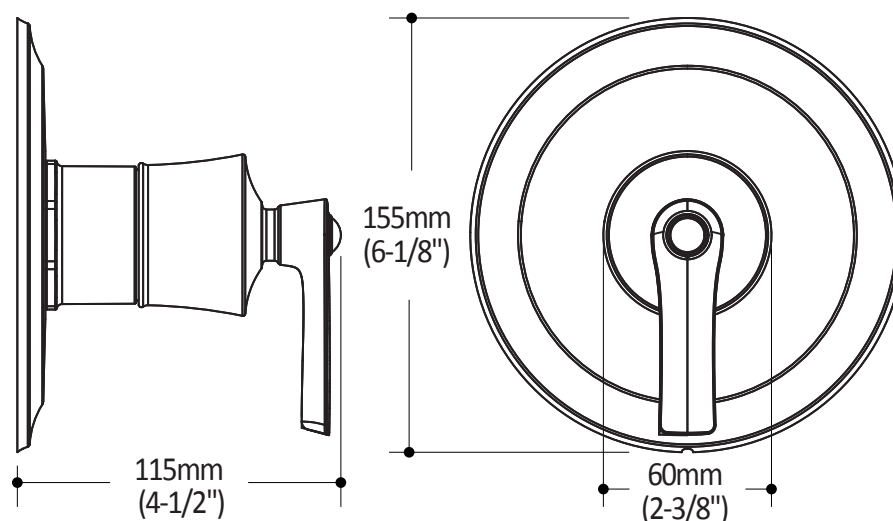

Kalia

ONCE UPON A TIME...WATER®

RUSTIK™

103614

1/2" pressure balance valve decorative trim

SPECIFICATIONS

Features

- Solid brass construction
- No visible screw
- Total adjustment of 19 mm (3/4")

Colors (Finishes)

- Chrome: 103614-110
- Pure Nickel PVD: 103614-125
- Black: 103614-165

Installation Notes

This product must be installed following the installation instructions provided.

WARRANTY

Kalia Inc. guarantees all aspects of its products to be free of defects in material and workmanship for normal residential use. **Refer to the warranty included with the Kalia products for details.**

Product dimensions:

Important: Dimensions are approximated and are subject to changes. Please refer to the installation instructions.

ONCE UPON A TIME...WATER®

1355, 2^e Rue du Parc industriel
Sainte-Marie (Québec)
Canada G6E 1G9