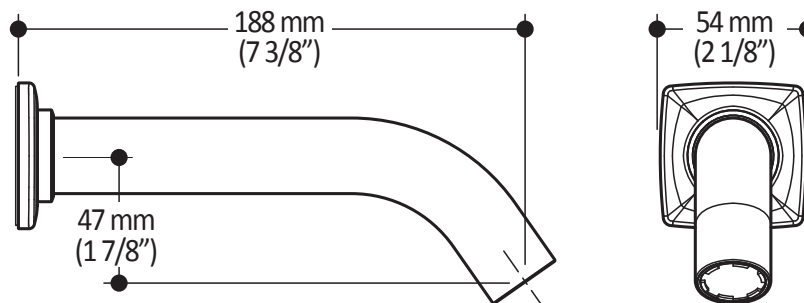

ONCE UPON A TIME...WATER®

101528 Tub Spout

SPECIFICATIONS

Features

- Solid brass construction
- Hidden water jet
- High water flow
- Water 1/2" female inlet NPT

Colors (Finishes)

- Chrome: 101528-110

Certifications

Product dimensions:

Important : Dimensions are approximated and are subject to changes. Please refer to the installation instructions.

ONCE UPON A TIME...WATER®

1355, 2nd Street, Industrial Park
Sainte-Marie (Québec)
Canada G6E 1G9