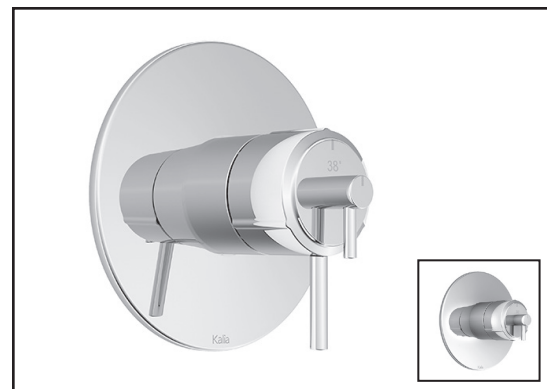

ONCE UPON A TIME...WATER®

104282

Decorative trim for 2-way AQUATONIK™ type T/P
1/2" coaxial valve with diverter**SPECIFICATIONS****Features**

- Solid brass construction
- No visible screw
- Total adjustment of 32 mm (1 1/4")
- Optional lever included

Colors (Finishes)

- Chrome: 104282-110

**Installation Notes**

This product must be installed following the installation instructions provided.

WARRANTY

Kalia Inc. guarantees all aspects of its products to be free of defects in material and workmanship for normal residential use. **Refer to the warranty included with the Kalia products for details.**