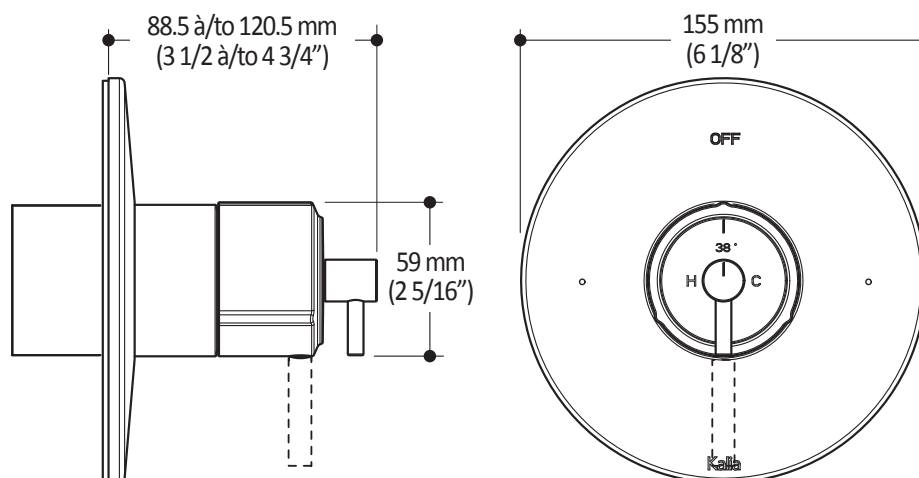

ONCE UPON A TIME...WATER®

104282

Decorative trim for 2-way AQUATONIK™ type T/P
1/2" coaxial valve with diverter**SPECIFICATIONS****Features**

- Solid brass construction
- No visible screw
- Total adjustment of 32 mm (1 1/4")
- Optional lever included

Product dimensions:

Important : Dimensions are approximated and are subject to changes. Please refer to the installation instructions.

ONCE UPON A TIME...WATER®

1355, 2nd Street, Industrial Park
Sainte-Marie (Québec)
Canada G6E 1G9