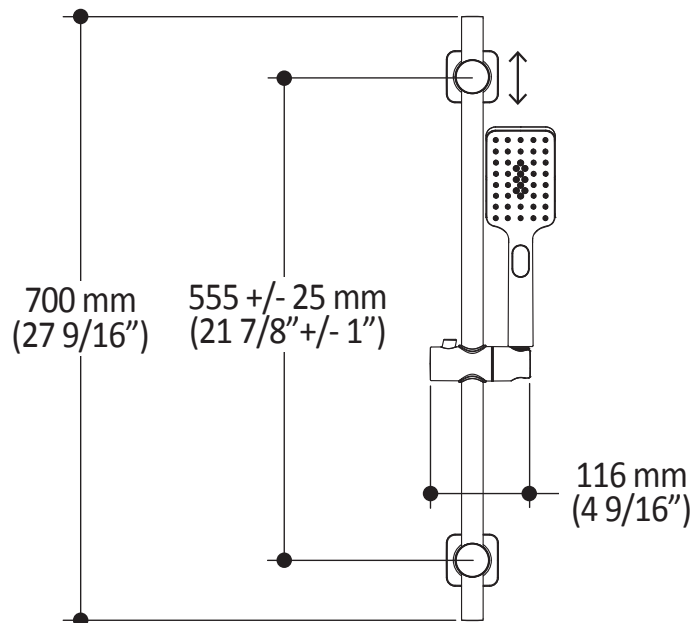

Product dimensions:

Important: Dimensions are approximated and are subject to changes. Please refer to the installation instructions.

Features

2-jet handshower (104289-XXX) :

- Male water inlet G1/2
- Dimension: 80 mm (3 1/8") x 110 (4 3/8")
- 2 direct functions and 1 shared function
- Soft tips for easy cleaning of limescale

Wallbar (105136-XXX) :

- Total height of 700 mm (27 9/16")
- Easy to use sliding system
- Adjustable top bracket for easy installation
- Locking system

60" flexible metal hose (105007-XXX) :

- 1/2 female connection
- Integrated check valve

Product dimensions:

Important : Dimensions are approximated and are subject to changes. Please refer to the installation instructions.

ONCE UPON A TIME...WATER®

106193 Wall Outlet

SPECIFICATIONS

Features

- Solid brass construction
- Connector adjustable in depth for increased durability
- Female water inlet 1/2NPT
- Male water outlet G1/2