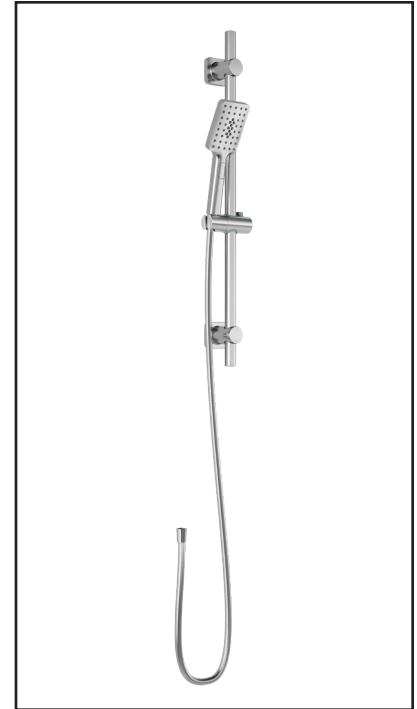

Features

2-jet handshower (104289-XXX) :

- Male water inlet G1/2
- Dimension: 80 mm (3 1/8") x 110 (4 3/8")
- 2 direct functions and 1 shared function
- Soft tips for easy cleaning of limescale

Wallbar (105136-XXX) :

- Total height of 700 mm (27 9/16")
- Easy to use sliding system
- Adjustable top bracket for easy installation
- Locking system

60" flexible metal hose (105007-XXX) :

- 1/2 female connection
- Integrated check valve

Colors (Finishes)

- Chrome: BF1763-110
- Matte black: BF1763-160

Maximum flow rate

- 7.6 L/min (2 gpm) at 60 psi

Certifications

The specified model meets or exceeds the following standards;