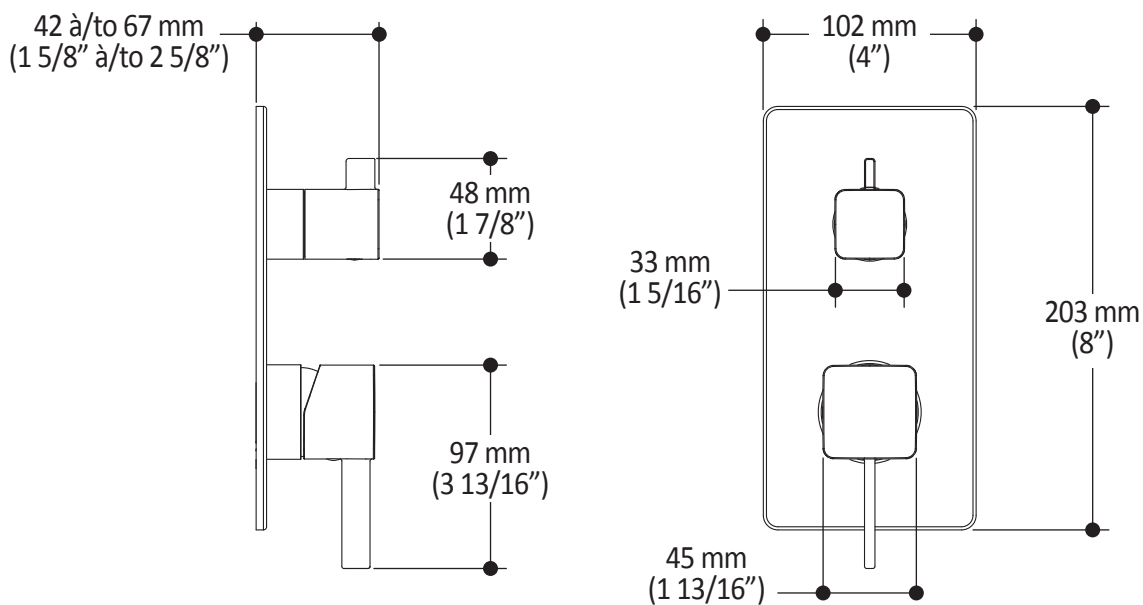

Features

- Solid brass construction
- Total adjustment of 25 mm (1”)
- Pressure balance with volume control ceramic cartridge
- 2-way gradual diverter

Colors (Finishes)

- Chrome: 104851-110
- Matte black: 104851-160

Product dimensions:

Important: Dimensions are approximated and are subject to changes. Please refer to the installation instructions.

Features

2-jet handshower (104289-XXX) :

- Male water inlet G1/2
- Dimension: 80 mm (3 1/8") x 110 (4 3/8")
- 2 direct functions and 1 shared function
- Soft tips for easy cleaning of limescale

Wallbar (105136-XXX) :

- Total height of 700 mm (27 9/16")
- Easy to use sliding system
- Adjustable top bracket for easy installation
- Locking system

60" flexible metal hose (105007-XXX) :

- 1/2 female connection
- Integrated check valve