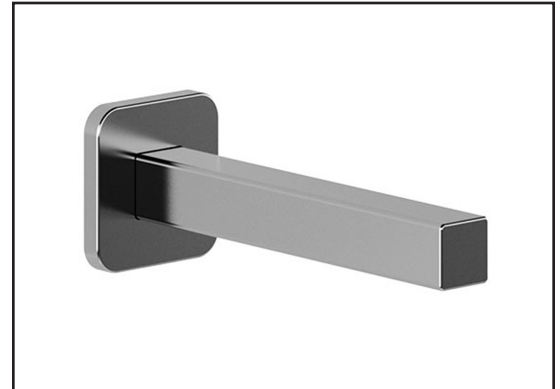

T 418-387-9090
1-877-GO-KALIA (1-87- 465-2542)
F 418 387-9089

KaliaStyle.com

Kalia

ONCE UPON A TIME...WATER®

104293

Square Tub Spout

SPÉCIFICATIONS

Features

- 1/2" cooper "slip fit" inlet or male water inlet 1/2NPT with 76 mm (3") adjustment
- Solid brass construction
- Regular water jet
- High water flow

Colors (Finishes)

- Chrome: 104293-110
- Pure Nickel PVD: 104293-125
- Matte black: 104293-160