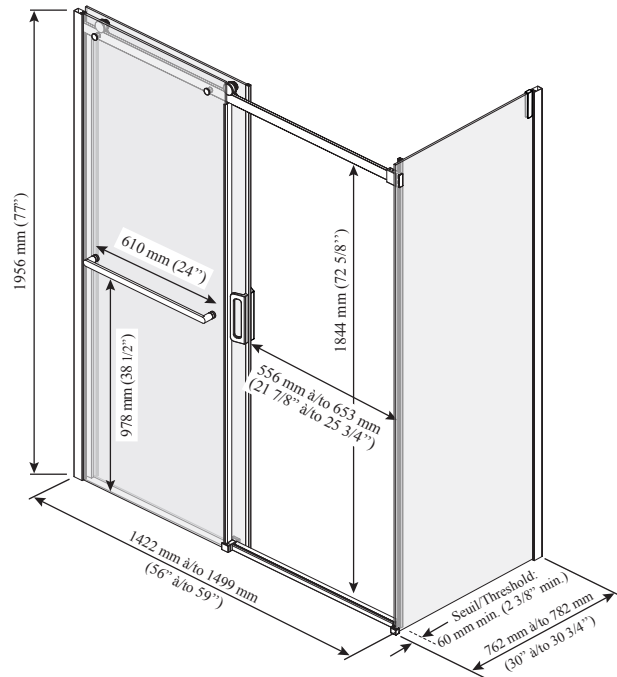

**Features**

- Frameless sliding shower door for corner shower
- 8 mm (5/16") clear tempered glass with **KaliaPROTEK™** protective film (the protective film is installed on the outside of the panels)\*
- Ultra-smooth rolling system
- Hidden anti-jump system without friction
- Closure with cushioned magnetic seals for an airtight and sound absorption
- Removable central guide for easy maintenance
- 1956 mm (77") panel height provides freedom of movement
- Door access: 556 to 653 mm (21 7/8" to 25 3/4")
- 200 mm (7 7/8") ergonomic inside and outside handles
- Minimum threshold required: 60 mm (2 3/8")
- 610 mm (24") towel bar included
- Reversible unit

- Clear tempered glass:
- DR1795-XXX-000

*This door can be installed with the following **Kalia** shower base(s) model(s);*

- BW1808 • BW1809
- BW1079

**Towel bar included**

**INSTALLATION NOTES**

Minimum threshold required for installation is 60 mm (2 3/8"). This product must be installed following the installation instructions provided.

DR2058/DR2059-160-004-001  
DR1795-160-000;  
Right opening shown

**Important:** Dimensions are approximated and are subject to changes. Please refer to the installation instructions.