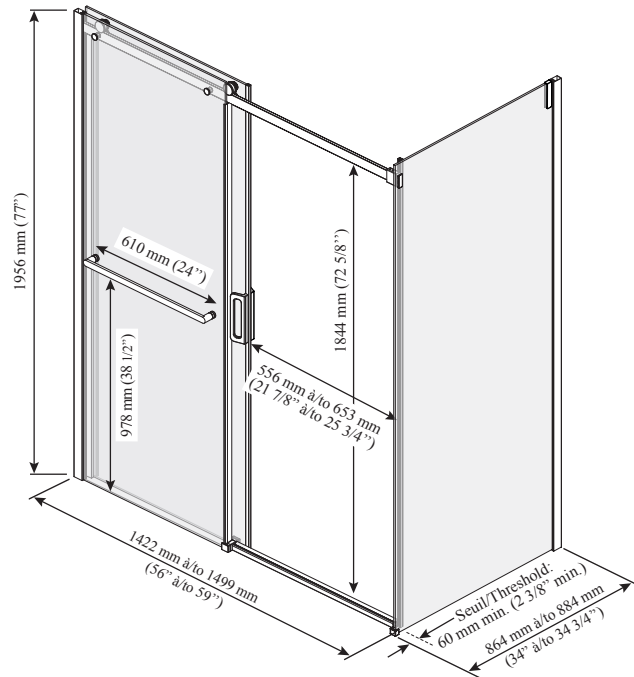

Features

- Frameless sliding shower door for corner shower
- 8 mm (5/16") clear tempered glass with **KaliaPROTEK™** protective film (the protective film is installed on the outside of the panels)*
- Ultra-smooth rolling system
- Hidden anti-jump system without friction
- Closure with cushioned magnetic seals for an airtight and sound absorption
- Removable central guide for easy maintenance
- 1956 mm (77") panel height provides freedom of movement
- Door access: 556 to 653 mm (21 7/8" to 25 3/4")
- 200 mm (7 7/8") ergonomic inside and outside handles
- Minimum threshold required: 60 mm (2 3/8")
- 610 mm (24") towel bar included
- Reversible unit

KaliaPROTEK™

Clear tempered glass:

- DR1737-XXX-000

This door can be installed with the following Kalia shower base(s) model(s);

- BW1213
- BW1107
- BW1193
- BW1194
- BW1283
- BW1284
- BW1966

Towel bar included

INSTALLATION NOTES

Minimum threshold required for installation is 60 mm (2 3/8"). This product must be installed following the installation instructions provided.

WARRANTY

Kalia Inc. guarantees all aspects of its products to be free of defects in material and workmanship for normal residential use. **Refer to the warranty included with the Kalia products for details.**

DR2058/DR2059-110-004-001
DR1737-110-000;
Right opening shown

Important: Dimensions are approximated and are subject to changes. Please refer to the installation instructions.