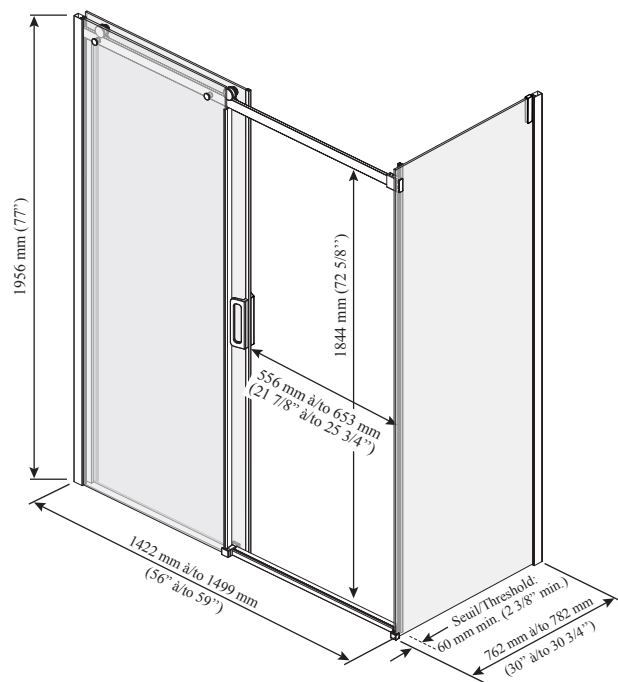

Features

- Frameless sliding shower door for corner shower
- 8 mm (5/16") clear tempered glass with **KaliaPROTEK™** protective film (the protective film is installed on the outside of the panels)*
- Ultra-smooth rolling system
- Hidden anti-jump system without friction
- Closure with cushioned magnetic seals for an airtight and sound absorption
- Removable central guide for easy maintenance
- 1956 mm (77") panel height provides freedom of movement
- Door access: 556 to 653 mm (21 7/8" to 25 3/4")
- 200 mm (7 7/8") ergonomic inside and outside handles
- Minimum threshold required: 60 mm (2 3/8")
- Reversible unit

This door can be installed with the following Kalia shower base(s);

- BW1808 • BW1809
- BW1079

Also available with towel bar

INSTALLATION NOTES

Minimum threshold required for installation is 60 mm (2 3/8"). This product must be installed following the installation instructions provided.

DR2058/DR2059-160-004
DR1795-160-000;
Right opening shown

Important: Dimensions are approximated and are subject to changes. Please refer to the installation instructions.