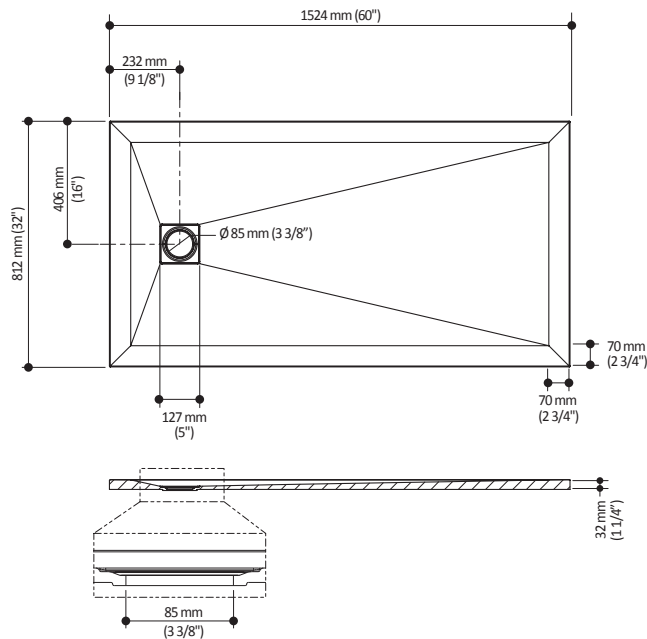

ONCE UPON A TIME...WATER®

LAUZA™

BW2092

60" x 32" Castylat™ Shower Base

SPECIFICATIONS

Features

- Castylat™ rectangular shower base
- Corner, alcove or wall-mounted installation
- Recessed installation possible
- 1524 mm x 812 mm (60" x 32")
- Low-32 mm (1 1/4") threshold
- Included: ABS Drain and sleek cover grids available in 2 finishes
- Aluminum tiling flange kit included
- Easy to clean and maintain

Product dimensions:

Included: ABS Drain and cover grids available in 2 finishes

Important: Dimensions are approximated and are subject to changes. Please refer to the installation instructions.

ONCE UPON A TIME...WATER®