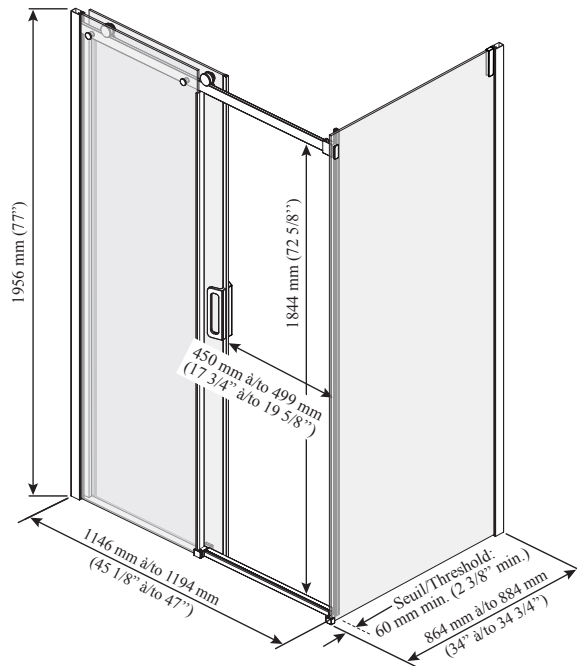

Features

- Frameless sliding shower door for corner shower
- 8 mm (5/16") clear tempered glass with KaliaPROTEK™ protective film (the protective film is installed on the outside of the panels)
- Ultra-smooth rolling system
- Hidden anti-jump system without friction
- Closure with cushioned magnetic seals for an airtight and sound absorption
- Removable central guide for easy maintenance
- 1956 mm (77") panel height provides freedom of movement
- Door access: 450 to 499 mm (17 3/4" to 19 5/8")
- 200 mm (7 7/8") ergonomic inside and outside handles
- Minimum threshold required: 60 mm (2 3/8")
- Reversible unit

- DR2057-XXX-004
- DR2060-XXX-004

This door can be installed with the following Kalia shower base(s) model(s);

- BW1212
- BW1280
- BW1991
- BW1965
- BW1098
- BW1281
- BW1192

INSTALLATION NOTES

Minimum threshold required for installation is 60 mm (2 3/8"). This product must be installed following the installation instructions provided.

DR2057-XXX-004
DR2060-XXX-004;
Right opening shown

Important: Dimensions are approximated and are subject to changes. Please refer to the installation instructions.