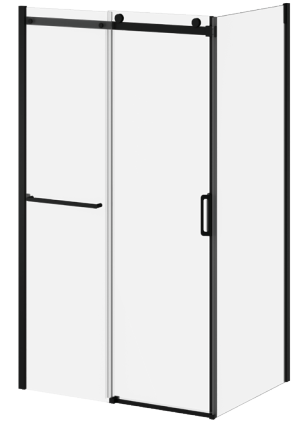

Features

- Frameless sliding shower door for corner shower
- 8 mm (5/16") clear tempered glass with **KaliaPROTEK™** protective film (the protective film is installed on the outside of the panels)
- Ultra-smooth rolling system
- Hidden anti-jump system without friction
- Closure with cushioned magnetic seals for an airtight and sound absorption
- Removable central guide for easy maintenance
- 1956 mm (77") panel height provides freedom of movement
- Door access: 450 to 499 mm (17 3/4" to 19 5/8")
- 200 mm (7 7/8") ergonomic inside and outside handles
- Minimum threshold required: 60 mm (2 3/8")
- 457 mm (18") towel bar included
- Reversible unit

Finish

Matte Black:

- DR2057-160-XXX-XXX
- DR2060-160-XXX

Glass pattern

Clear tempered glass with KaliaPROTEK™:
- DR2057-XXX-004-XXX
- DR2060-XXX-004

Towel bar

- DR2057-XXX-XXX-001

This door can be installed with the following Kalia shower base(s) model(s);

- BW1212
- BW1280
- BW1991
- BW1965
- BW1098
- BW1281
- BW1192

INSTALLATION NOTES

Minimum threshold required for installation is 60 mm (2 3/8"). This product must be installed following the installation instructions provided.

WARRANTY

Kalia Inc. guarantees all aspects of its products to be free of defects in material and workmanship for normal residential use. Refer to the warranty included with the Kalia products for details.

DR2057-160-004-001
DR2060-160-004;
Right opening shown