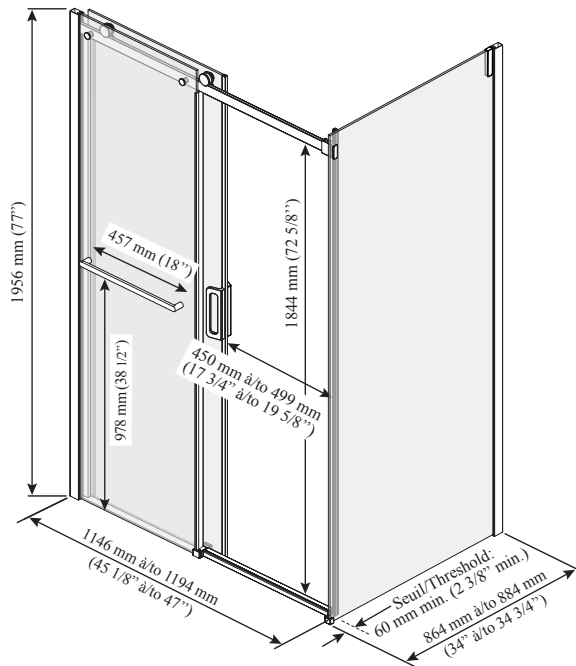

Features

- Frameless sliding shower door for corner shower
- 8 mm (5/16") clear tempered glass with **KaliaPROTEK™** protective film (the protective film is installed on the outside of the panels)
- Ultra-smooth rolling system
- Hidden anti-jump system without friction
- Closure with cushioned magnetic seals for an airtight and sound absorption
- Removable central guide for easy maintenance
- 1956 mm (77") panel height provides freedom of movement
- Door access: 450 to 499 mm (17 3/4" to 19 5/8")
- 200 mm (7 7/8") ergonomic inside and outside handles
- Minimum threshold required: 60 mm (2 3/8")
- 457 mm (18") towel bar included
- Reversible unit

- BW1212
- BW1280
- BW1991
- BW1965
- BW1098
- BW1281
- BW1192

INSTALLATION NOTES

Minimum threshold required for installation is 60 mm (2 3/8"). This product must be installed following the installation instructions provided.

DR2057-160-004-001
DR2060-160-004;
Right opening shown

Important: Dimensions are approximated and are subject to changes. Please refer to the installation instructions.