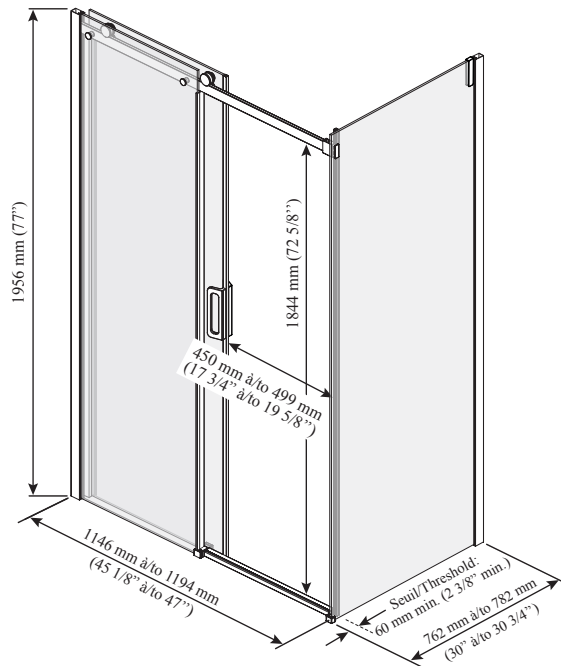

**Features**

- Frameless sliding shower door for corner shower
- 8 mm (5/16") clear tempered glass with KaliaPROTEK™ protective film (the protective film is installed on the outside of the panels)
- Ultra-smooth rolling system
- Hidden anti-jump system without friction
- Closure with cushioned magnetic seals for an airtight and sound absorption
- Removable central guide for easy maintenance
- 1956 mm (77") panel height provides freedom of movement
- Door access: 450 to 499 mm (17 3/4" to 19 5/8")
- 200 mm (7 7/8") ergonomic inside and outside handles
- Minimum threshold required: 60 mm (2 3/8")
- Reversible unit

Also available with towel bar

**Finish**

- Chrome:  
- DR2057-110-XXX  
- DR2061-110-XXX

**Glass pattern**

- Clear tempered glass with KaliaPROTEK™:  
- DR2057-XXX-004  
- DR2061-XXX-004

*This door can be installed with the following Kalia shower base(s) model(s);*  
• BW1551 • BW1552

**INSTALLATION NOTES**

Minimum threshold required for installation is 60 mm (2 3/8"). This product must be installed following the installation instructions provided.

**WARRANTY**

Kalia Inc. guarantees all aspects of its products to be free of defects in material and workmanship for normal residential use. Refer to the warranty included with the Kalia products for details.

DR2057-110-004  
DR2061-110-004;  
Right opening shown

**Important:** Dimensions are approximated and are subject to changes. Please refer to the installation instructions.