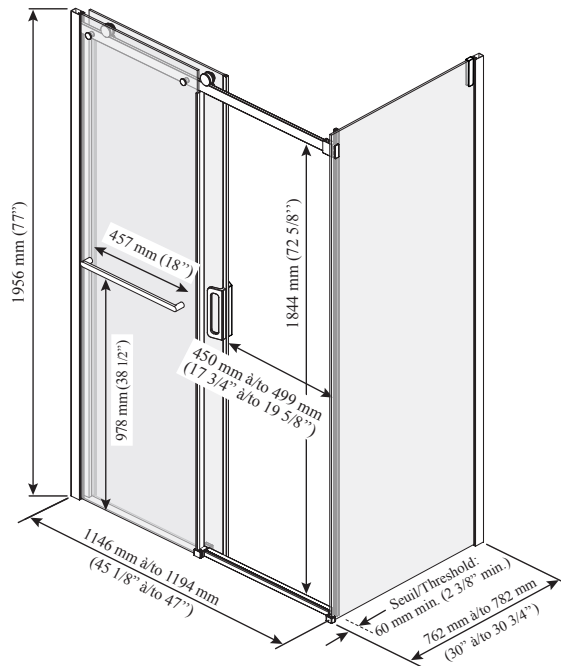

Features

- Frameless sliding shower door for corner shower
- 8 mm (5/16") clear tempered glass with KaliaPROTEK™ protective film (the protective film is installed on the outside of the panels)
- Ultra-smooth rolling system
- Hidden anti-jump system without friction
- Closure with cushioned magnetic seals for an airtight and sound absorption
- Removable central guide for easy maintenance
- 1956 mm (77") panel height provides freedom of movement
- Door access: 450 to 499 mm (17 3/4" to 19 5/8")
- 200 mm (7 7/8") ergonomic inside and outside handles
- Minimum threshold required: 60 mm (2 3/8")
- 457 mm (18") towel bar included
- Reversible unit

- BW1551 • BW1552

Towel bar included

INSTALLATION NOTES

Minimum threshold required for installation is 60 mm (2 3/8"). This product must be installed following the installation instructions provided.

WARRANTY

Important: Dimensions are approximated and are subject to changes. Please refer to the installation instructions.