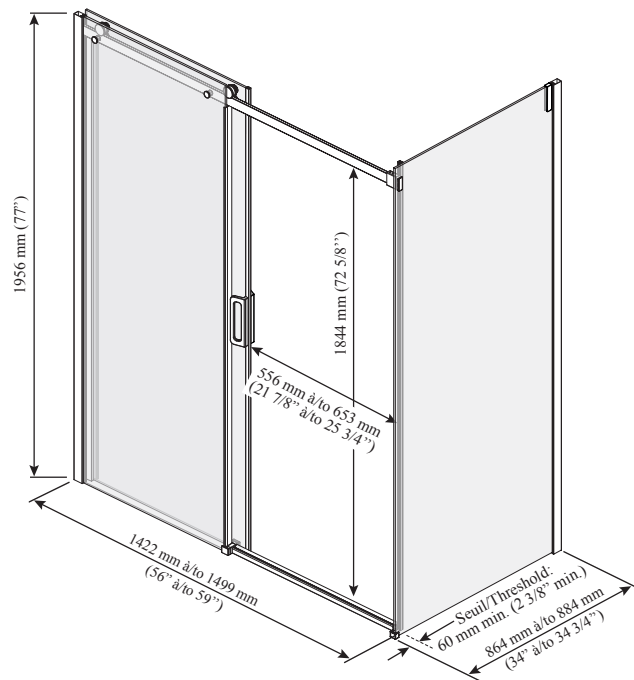

Features

- Frameless sliding shower door for corner shower
- 8 mm (5/16") clear tempered glass with **KaliaPROTEK™** protective film (the protective film is installed on the outside of the panels)
- Ultra-smooth rolling system
- Hidden anti-jump system without friction
- Closure with cushioned magnetic seals for an airtight and sound absorption
- Removable central guide for easy maintenance
- 1956 mm (77") panel height provides freedom of movement
- Door access: 556 to 653 mm (21 7/8" to 25 3/4")
- 200 mm (7 7/8") ergonomic inside and outside handles
- Minimum threshold required: 60 mm (2 3/8")
- Reversible unit

This door can be installed with the following Kalia shower base(s) model(s);

- BW1213
- BW1193
- BW1283
- BW1966
- BW1107
- BW1194
- BW1284

INSTALLATION NOTES

Minimum threshold required for installation is 60 mm (2 3/8"). This product must be installed following the installation instructions provided.

DR2058/DR2059-XXX-004
DR2060-XXX-004;
Right opening shown

Important: Dimensions are approximated and are subject to changes. Please refer to the installation instructions.