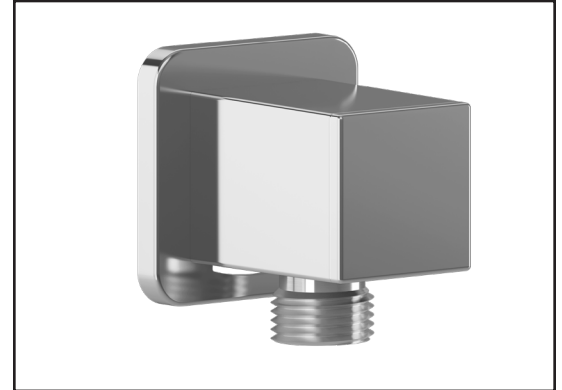

ONCE UPON A TIME...WATER®

106193 Wall Outlet

SPÉCIFICATIONS

Features

- Female water inlet 1/2NPT
- Male water outlet G1/2
- Connector adjustable in depth
- PVD finish (Physical Vapour Deposit): A high technology process that protects the surface finish for increased durability

Colors (Finishes)

- Chrome: 106193-110
- Pure nickel PVD: 106193-125
- Matte black: 106193-160

Installation Notes

This product must be installed following the installation instructions provided.

WARRANTY

Kalia Inc. guarantees all aspects of its products to be free of defects in material and workmanship for normal residential use. **Refer to the warranty included with the Kalia products for details.**

Product dimensions: