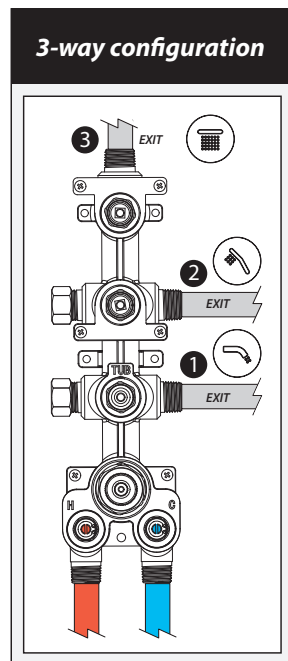

ONCE UPON A TIME...WATER®

1355, 2nd Street, Industrial Park
Sainte-Marie (Québec)
Canada G6E 1G9

T 418-387-9090
1-877-GO-KALIA (1-877-465-2542)
F 418 387-9089

KaliaStyle.com