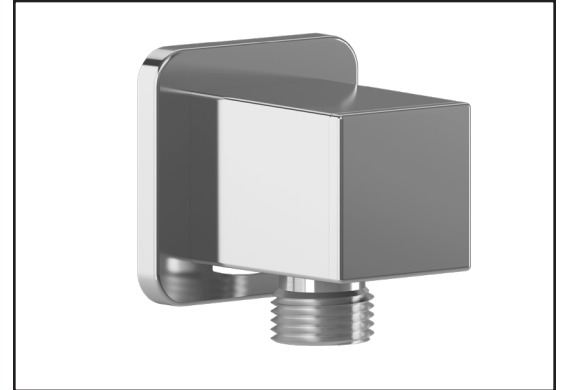

ONCE UPON A TIME...WATER®

106193
Wall Outlet

SPÉCIFICATIONS

Features

- Female water inlet 1/2NPT
- Male water outlet G1/2
- Connector adjustable in depth
- PVD finish (Physical Vapour Deposit): A high technology process that protects the surface finish for increased durability

Colors (Finishes)

- Chrome: 106193-110
- Pure nickel PVD: 106193-125
- Matte black: 106193-160

Installation Notes

This product must be installed following the installation instructions provided.

WARRANTY

Kalia Inc. guarantees all aspects of its products to be free of defects in material and workmanship for normal residential use. **Refer to the warranty included with the Kalia products for details.**

Product dimensions: