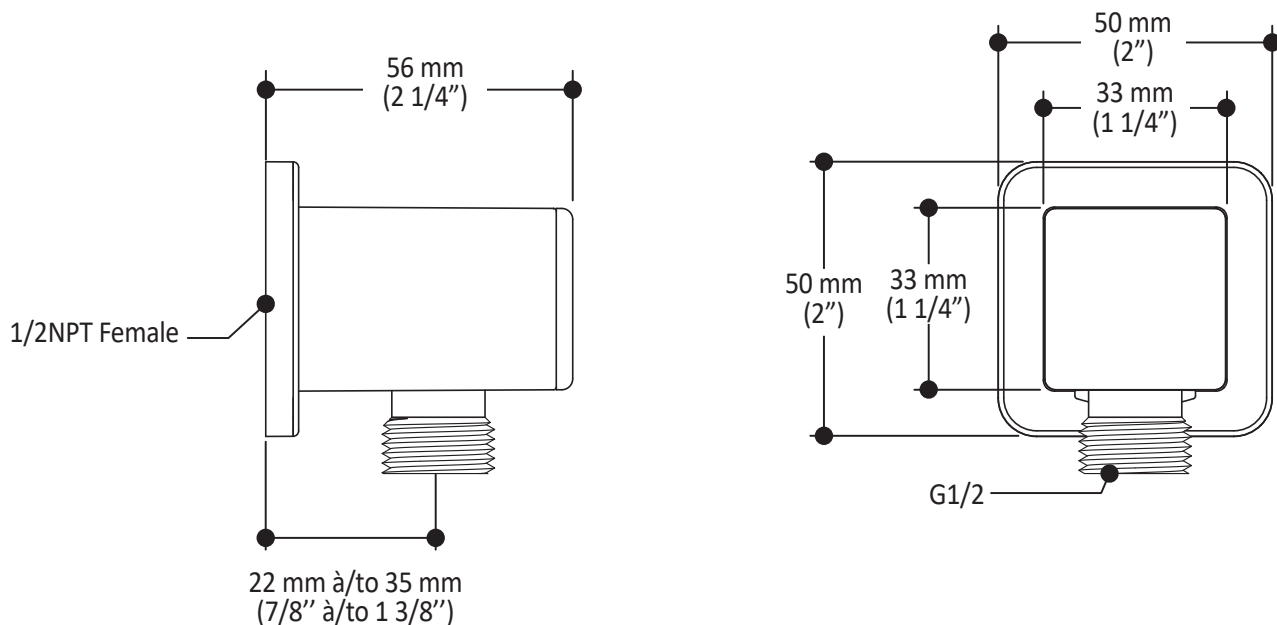

Product dimensions:

Important: Dimensions are approximated and are subject to changes. Please refer to the installation instructions.

ONCE UPON A TIME...WATER®

1355, 2nd Street, Industrial Park
Sainte-Marie (Québec)
Canada G6E 1G9