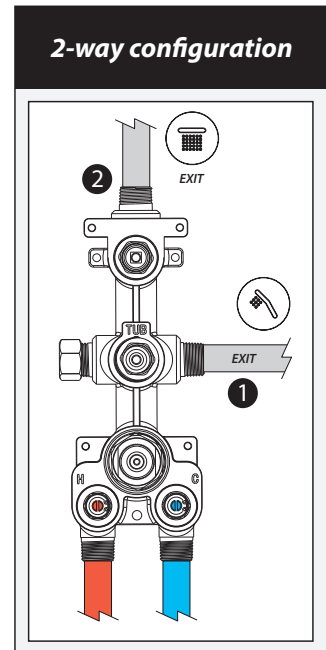

Product dimensions:

Important: Dimensions are approximated and are subject to changes. Please refer to the installation instructions.

ONCE UPON A TIME...WATER®

1355, 2nd Street, Industrial Park
Sainte-Marie (Québec)
Canada G6E 1G9

T 418-387-9090
1-877-GO-KALIA (1-877-465-2542)
F 418 387-9089

KaliaStyle.com