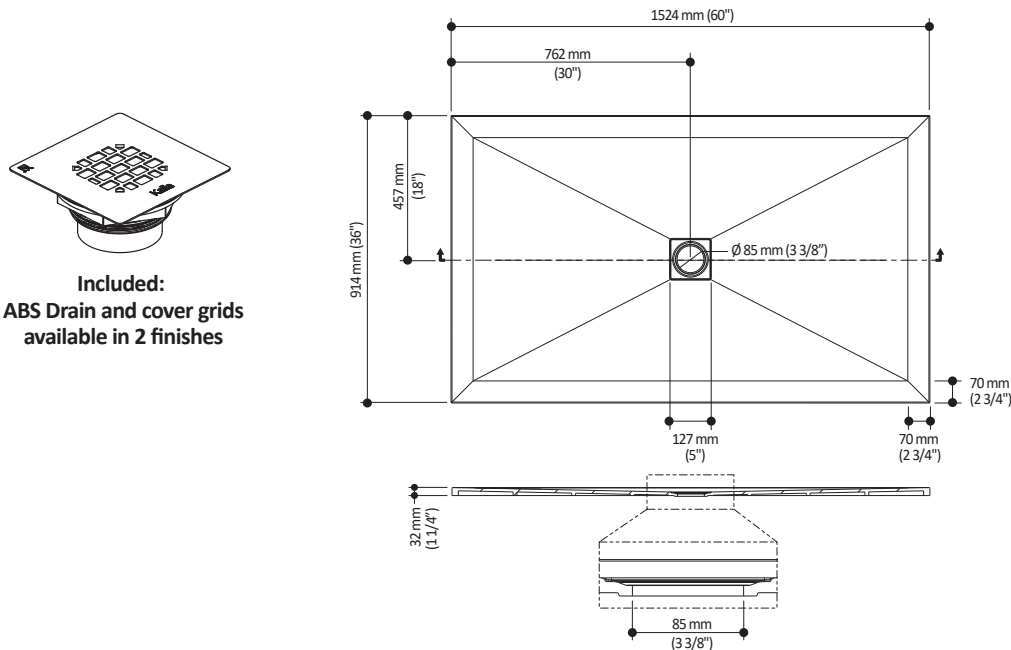

ONCE UPON A TIME...WATER®

LAUZA™

BW1966

60" x 36" Castylat™ Shower Base

SPECIFICATIONS

Features

- Castylat™ rectangular shower base
- Corner, alcove or wall-mounted installation
- Recessed installation possible
- 1524 mm x 914 mm (60" x 36")
- Low-32 mm (1 1/4") threshold
- Included: ABS Drain and sleek cover grids available in 2 finishes
- Aluminum tiling flange kit included
- Easy to clean and maintain

Product dimensions:

Included: ABS Drain and cover grids available in 2 finishes

Important: Dimensions are approximated and are subject to changes. Please refer to the installation instructions.

ONCE UPON A TIME...WATER®