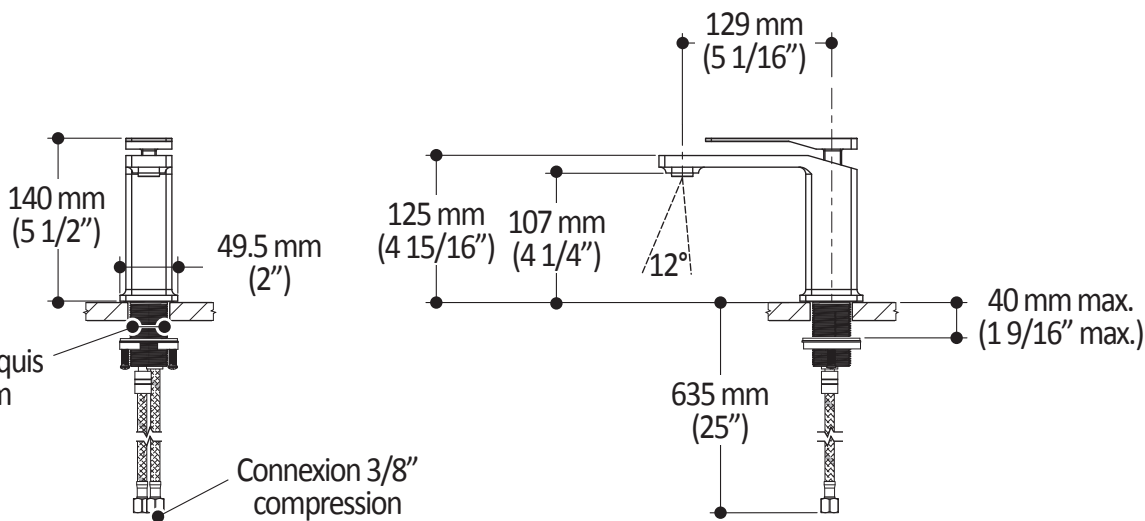

Product dimensions:

Included

Diamètre du trou requis
31.8 mm à 35 mm
(1 1/4" à 1 3/8")

Important: Dimensions are approximated and are subject to changes. Please refer to the installation instructions.

ONCE UPON A TIME...WATER®