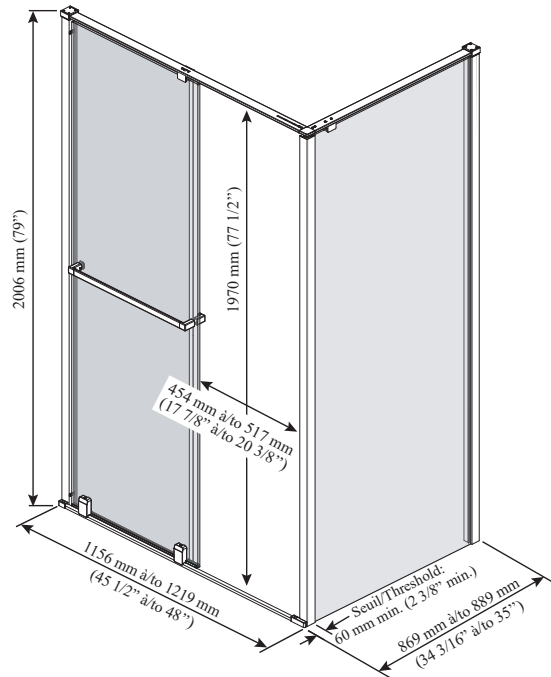

WARRANTY

Kalia Inc. guarantees all aspects of its products to be free of defects in material and workmanship for normal residential use. Refer to the warranty included with the Kalia products for details.

DR1851-115-003
DR1852-115-003
DR1856-115-003
Right-opening shown