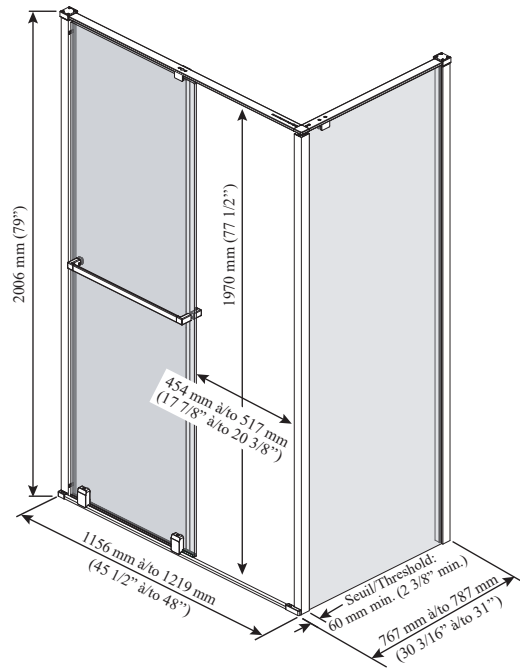

ONCE UPON A TIME...WATER®

BALANCIA™ 48" x 32"

DR1851/DR1852/DR1855 48" x 32" Rectangular Sliding Door

SPECIFICATIONS

Features

- **Frameless** sliding door
- Ultra-smooth rolling system
- Hidden anti-jump system without friction
- Clear tempered glass fixed, mobile, and return panel of 10 mm (3/8")
- Glass with **Duraclean** treatment for easy maintenance
- Watertight closure
- Adjustable guide to minimise mobile panel rocking
- Towel bar of 560 mm (22")
- 60 mm (2 3/8") minimum threshold required
- Reversible unit

- BW1551
- BW1552
- BW1965

INSTALLATION NOTES

Minimum threshold required for installation is 60 mm (2 3/8"). This product must be installed following the installation instructions provided.

WARRANTY

Kalia Inc. guarantees all aspects of its products to be free of defects in material and workmanship for normal residential use. Refer to the warranty included with the Kalia products for details.

DR1851-115-003
DR1852-115-003
DR1855-115-003
Right-opening shown

Important: Dimensions are approximated and are subject to changes. Please refer to the installation instructions.

ONCE UPON A TIME...WATER®