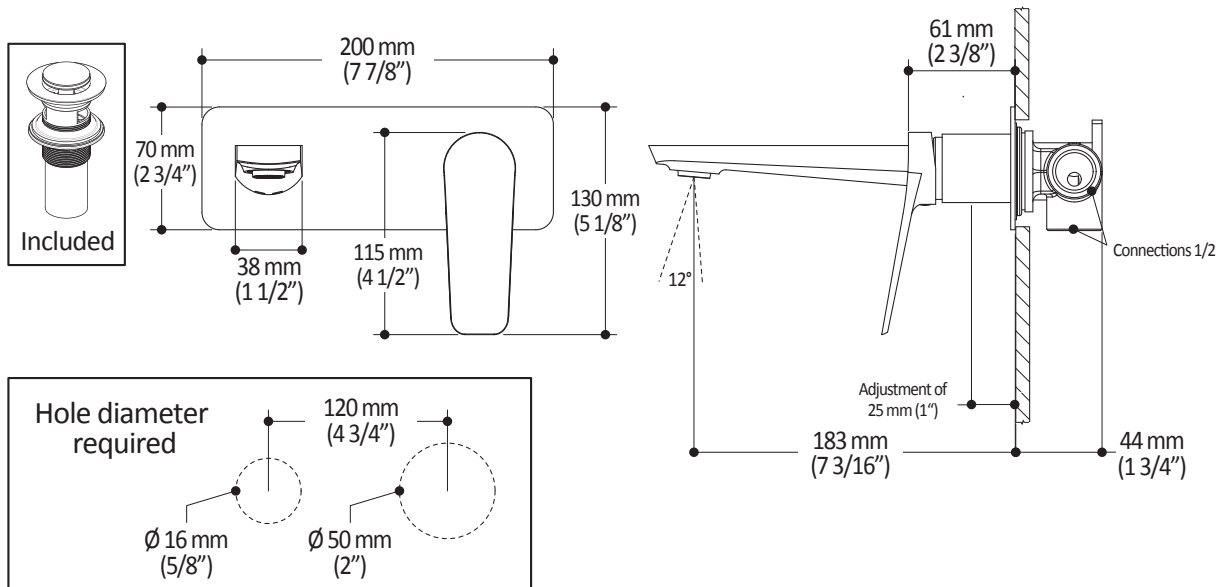

Important: Dimensions are approximated and are subject to changes. Please refer to the installation instructions.

ONCE UPON A TIME...WATER®

1355, 2e Rue du Parc industriel
Sainte-Marie (Québec)
Canada G6E 1G9

T 418-387-9090
1-877-GO-KALIA (1-877-465-2542)
F 418 387-9089

kaliastyle.com