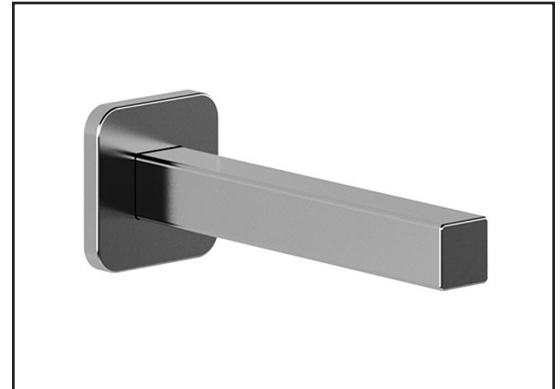

Kalia

ONCE UPON A TIME...WATER®

104293

Square Tub Spout

SPÉCIFICATIONS

Features

- 1/2" cooper "slip fit" inlet or male water inlet 1/2NPT with 76 mm (3") adjustment
- Solid brass construction
- Regular water jet
- High water flow

Colors (Finishes)

- Chrome: 104293-110
- Pure Nickel PVD: 104293-125
- Matte black: 104293-160

Installation Notes

This product must be installed following the installation instructions provided.

WARRANTY

Kalia Inc. guarantees all aspects of its products to be free of defects in material and workmanship for normal residential use. **Refer to the warranty included with the Kalia products for details.**

T 418-387-9090
1-877-GO-KALIA (1-87- 465-2542)
F 418 387-9089

KaliaStyle.com

Caractéristiques

- Entrée d'eau 1/2" cuivre "Slip fit" ou mâle 1/2NPT avec ajustement de 76 mm (3")
- Construction en laiton massif
- Jet d'eau régulier
- Haut débit d'eau