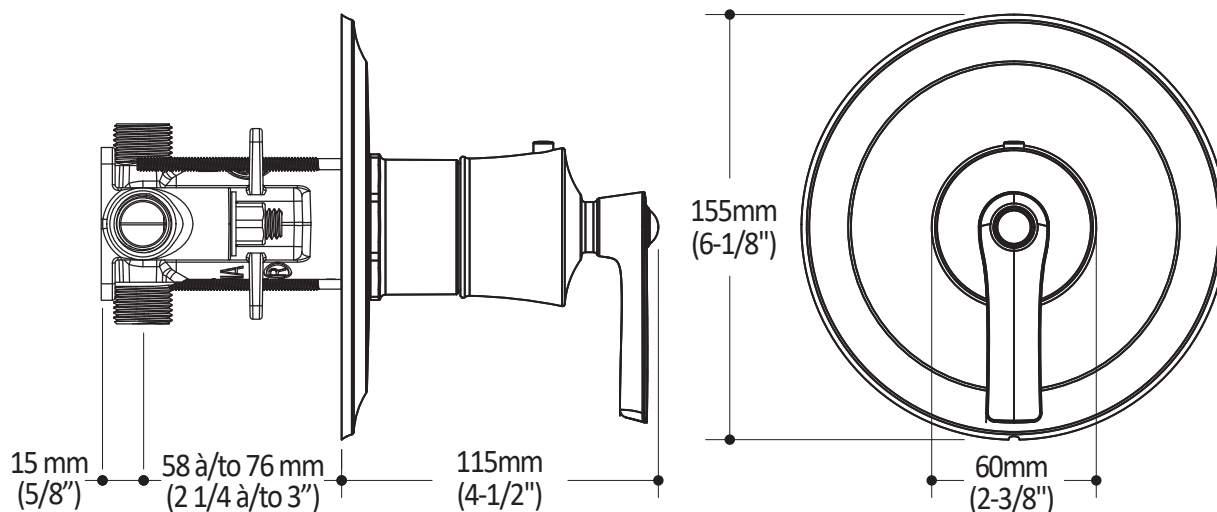

Kalia

ONCE UPON A TIME...WATER®

RUSTIK™

BF1524

AQUATONIK™ type T/P 1/2" valve and decorative trim

SPECIFICATIONS

Features

- Solid brass construction
- No visible screw
- Integrated service stops with check valve
- Male water inlet 1/2NPT threaded or welded
- Can be installed back-to-back
- Total adjustment of 19 mm (3/4")

Product dimensions:

Important: Dimensions are approximated and are subject to changes. Please refer to the installation instructions.

ONCE UPON A TIME...WATER®

1355, 2^e Rue du Parc industriel
Sainte-Marie (Québec)
Canada G6E 1G9