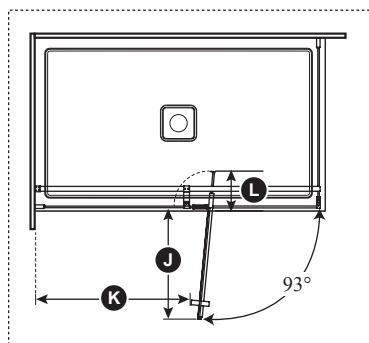

Kalia

ONCE UPON A TIME...WATER®

DISTINK™ 48" x 36"

DR1745/DR1749

48" x 36" Pivot Door with KaliaPROTEK™

SPECIFICATIONS

Features

- Frameless pivot 2-panel shower door for corner shower
- Panel in clear tempered glass of 8 mm (5/16") with **KaliaPROTEK™ protective film** (the protective film is installed on the outside of the panels) with **Duraclean treatment** for easy maintenance
- Ultra-strong stainless steel hinges placed at the top and bottom of the panel for sleek look
- Linear bracing bar with optimal clearance for rainheads
- 1956 mm (77") panel height provides freedom of movement
- Door access: 520 to 650 mm (20 1/2" to 25 1/2")
- 200 mm (8") ergonomic inside and outside handles
- Sealed magnet ensuring door to shut watertight
- 8 mm (5/16") clear tempered glass with Duraclean treatment for easy maintenance
- Reversible unit
- The shower door is a one-person installation

KaliaPROTEK™

This door can be installed with the following Kalia shower base(s) model(s);

- BW1965 • BW1098
- BW1191 • BW1192
- BW1280 • BW1281
- BW1212

INSTALLATION NOTES

Minimum threshold required for installation is 25 mm (1"). This product must be installed following the installation instructions provided.

DR1745-XXX-005/
DR1749-XXX-005;
Right opening shown

Template tool
included

Important: Dimensions are approximated and are subject to changes. Please refer to the installation instructions.

Door dimensions

A	129 mm (5")
B	1118 mm to 1270 mm (44" to 50")
C	Mobile panel: 760 mm (29 15/16")
D	Fixed panel: 534 mm (21")
E	Return panel: 798 mm (31 7/16")
F	1941.5 mm (76 7/16")
G	Door Height: 1956 mm (77")
H	520 to 650 mm (20 1/2" to 25 1/2")
I	864 mm to 883 mm (34" to 34 3/4")
J	530 mm à 680 mm (20 7/8" to 26 3/4")
K	Min. Clearance: 495 mm (19 1/2")
L	Excess 77 mm to 229 mm (3" to 9")