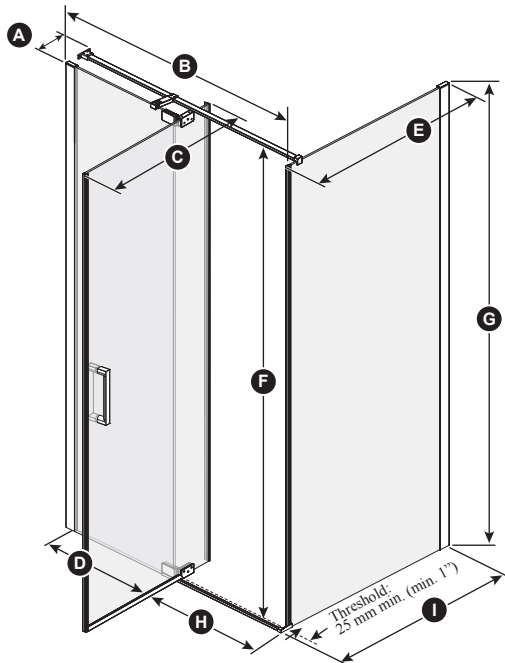

Kalia

ONCE UPON A TIME...WATER®

DISTINK™ 48" x 36"

DR1745/DR1749

48" x 36" Pivot Door with KaliaPROTEK™

SPECIFICATIONS

Features

- Frameless pivot 2-panel shower door for corner shower
- Panel in clear tempered glass of 8 mm (5/16") with **KaliaPROTEK™ protective film** (the protective film is installed on the outside of the panels) with **Duraclean treatment** for easy maintenance
- Ultra-strong stainless steel hinges placed at the top and bottom of the panel for sleek look
- Linear bracing bar with optimal clearance for rainheads
- 1956 mm (77") panel height provides freedom of movement
- Door access: 520 to 650 mm (20 1/2" to 25 1/2")
- 200 mm (8") ergonomic inside and outside handles
- Sealed magnet ensuring door to shut watertight
- 8 mm (5/16") clear tempered glass with Duraclean treatment for easy maintenance
- Reversible unit
- The shower door is a one-person installation

KaliaPROTEK™

This door can be installed with the following Kalia shower base(s) model(s);

- BW1965 • BW1098
- BW1191 • BW1192
- BW1280 • BW1281
- BW1212

INSTALLATION NOTES

Minimum threshold required for installation is 25 mm (1"). This product must be installed following the installation instructions provided.

DR1745-XXX-005/
DR1749-XXX-005;
Right opening shown

Template tool
included

Important: Dimensions are approximated and are subject to changes. Please refer to the installation instructions.

Door dimensions

A	129 mm (5")
B	1118 mm to 1270 mm (44" to 50")
C	Mobile panel: 760 mm (29 15/16")
D	Fixed panel: 534 mm (21")
E	Return panel: 798 mm (31 7/16")
F	1941.5 mm (76 7/16")
G	Door Height: 1956 mm (77")
H	520 to 650 mm (20 1/2" to 25 1/2")
I	864 mm to 883 mm (34" to 34 3/4")
J	530 mm à 680 mm (20 7/8" to 26 3/4")
K	Min. Clearance: 495 mm (19 1/2")
L	Excess 77 mm to 229 mm (3" to 9")