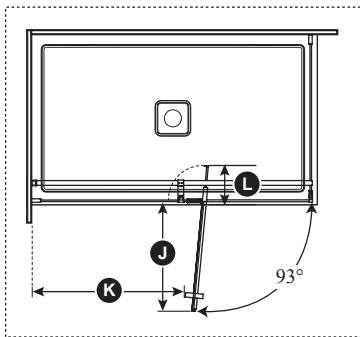

ONCE UPON A TIME...WATER®

DISTINK™ 48" x 32"

DR1745/DR1748

48" x 32" Pivot Door with KaliaPROTEK™

SPECIFICATIONS

Features

- Frameless pivot 2-panel shower door for corner shower
- Panel in clear tempered glass of 8 mm (5/16") with **KaliaPROTEK™ protective film** (the protective film is installed on the outside of the panels) with **Duraclean treatment** for easy maintenance
- Ultra-strong stainless steel hinges placed at the top and bottom of the panel for sleek look
- Linear bracing bar with optimal clearance for rainheads
- 1956 mm (77") panel height provides freedom of movement
- Door access: 520 to 650 mm (20 1/2" to 25 1/2")
- 200 mm (8") ergonomic inside and outside handles
- Sealed magnet ensuring door to shut watertight
- 8 mm (5/16") clear tempered glass with Duraclean treatment for easy maintenance
- Reversible unit
- The shower door is a one-person installation

KaliaPROTEK™

This door can be installed with the following Kalia shower base(s) model(s);

- BW1551 • BW1552

INSTALLATION NOTES

Minimum threshold required for installation is 25 mm (1"). This product must be installed following the installation instructions provided.

DR1745-XXX-005/
DR1748-XXX-005;
Right opening shown

Template tool included

Door dimensions	
A	129 mm (5")
B	1118 mm to 1270 mm (44" to 50")
C	Mobile panel: 760 mm (29 15/16")
D	Fixed panel: 534 mm (21")
E	Return panel: 696 mm (27 3/8")
F	1941.5 mm (76 7/16")
G	Door Height: 1956 mm (77")
H	520 to 650 mm (20 1/2" to 25 1/2")
I	762 to 781 mm (30" to 30 3/4")
J	530 mm to 680 mm (20 7/8" to 26 3/4")
K	Min. Clearance: 495 mm (19 1/2")
L	Excess 77 mm to 229 mm (3" to 9")