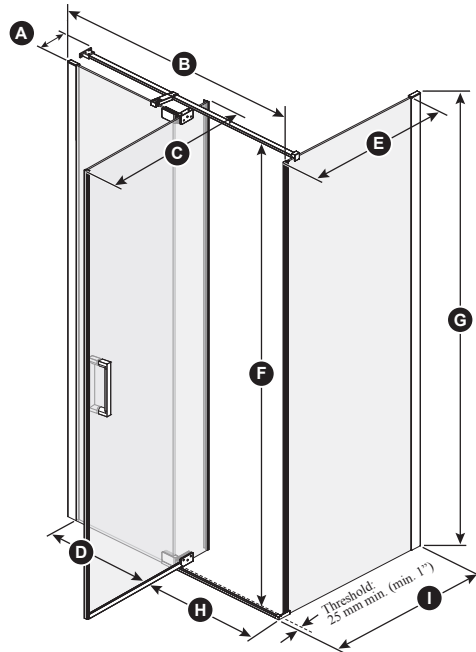

ONCE UPON A TIME...WATER®

DISTINK™ 48" x 32"

DR1745/DR1748

48" x 32" Pivot Door with KaliaPROTEK™

SPECIFICATIONS

Features

- Frameless pivot 2-panel shower door for corner shower
- Panel in clear tempered glass of 8 mm (5/16") with **KaliaPROTEK™ protective film** (the protective film is installed on the outside of the panels) with **Duraclean treatment** for easy maintenance
- Ultra-strong stainless steel hinges placed at the top and bottom of the panel for sleek look
- Linear bracing bar with optimal clearance for rainheads
- 1956 mm (77") panel height provides freedom of movement
- Door access: 520 to 650 mm (20 1/2" to 25 1/2")
- 200 mm (8") ergonomic inside and outside handles
- Sealed magnet ensuring door to shut watertight
- 8 mm (5/16") clear tempered glass with Duraclean treatment for easy maintenance
- Reversible unit
- The shower door is a one-person installation

KaliaPROTEK™

This door can be installed with the following Kalia shower base(s) model(s);

- BW1551 • BW1552

INSTALLATION NOTES

Minimum threshold required for installation is 25 mm (1"). This product must be installed following the installation instructions provided.

DR1745-XXX-005/
DR1748-XXX-005;
Right opening shown

Template tool included

Door dimensions	
A	129 mm (5")
B	1118 mm to 1270 mm (44" to 50")
C	Mobile panel: 760 mm (29 15/16")
D	Fixed panel: 534 mm (21")
E	Return panel: 696 mm (27 3/8")
F	1941.5 mm (76 7/16")
G	Door Height: 1956 mm (77")
H	520 to 650 mm (20 1/2" to 25 1/2")
I	762 to 781 mm (30" to 30 3/4")
J	530 mm to 680 mm (20 7/8" to 26 3/4")
K	Min. Clearance: 495 mm (19 1/2")
L	Excess 77 mm to 229 mm (3" to 9")