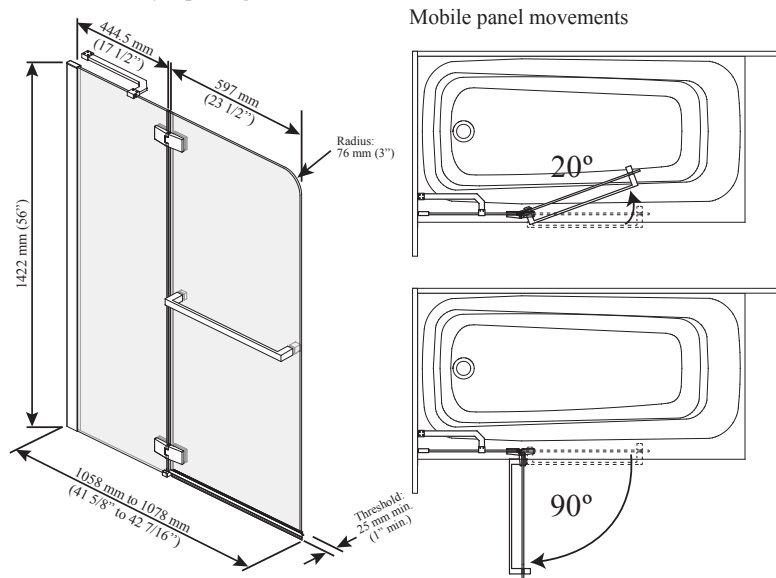

ONCE UPON A TIME...WATER®

PRATIKA™

DR1683

Pivot bath shield with fixed panel

SPECIFICATIONS

Features

- **Frameless** pivot shower shield with fixed panel
- Small fixed panel allows easy access to faucets without splashing
- Articulated shield pivoting 90° outwards and 20° inwards to direct the water inwards
- 535 mm (21") stainless steel towel bar with inner knob for a easier handling
- Sturdy stainless steel bracing bar with minimal clearance for rainheads
- PVC seal to prevent water splashes
- Modern hinges
- 5/16" (8 mm) clear tempered glass with **Duraclean treatment** for easy cleaning
- 1422 mm (56") panel height
- Ideal for smaller bathroom configuration
- Reversible (right or left opening)
- 25 mm (1") adjustment mechanism

Finishes

- Chrome :
 - DR1683-110-XXX

Glass pattern

- Clear tempered glass:
 - DR1683-XXX-003

Clear

Packaging

- **Dimensions:**
1515 mm x 665 mm x 90 mm
(59 5/8" x 26 3/16" x 3 9/16")
- **Total weight:**
35 kg (77 lb)

Installation Notes

Minimum threshold required for installation is 25 mm (1"). This product must be installed following the installation instructions provided.

WARRANTY

Kalia Inc. guarantees all aspects of its products to be free of defects in material and workmanship for normal residential use. **Refer to the warranty included with the Kalia products for details.**

DR1683-110-003; Left opening shown

Important: Dimensions are approximated and are subject to changes. Please refer to the installation instructions.

ONCE UPON A TIME...WATER®

1355, 2^e Rue, Parc industriel
Sainte-Marie (Québec)
Canada G6E 1G9