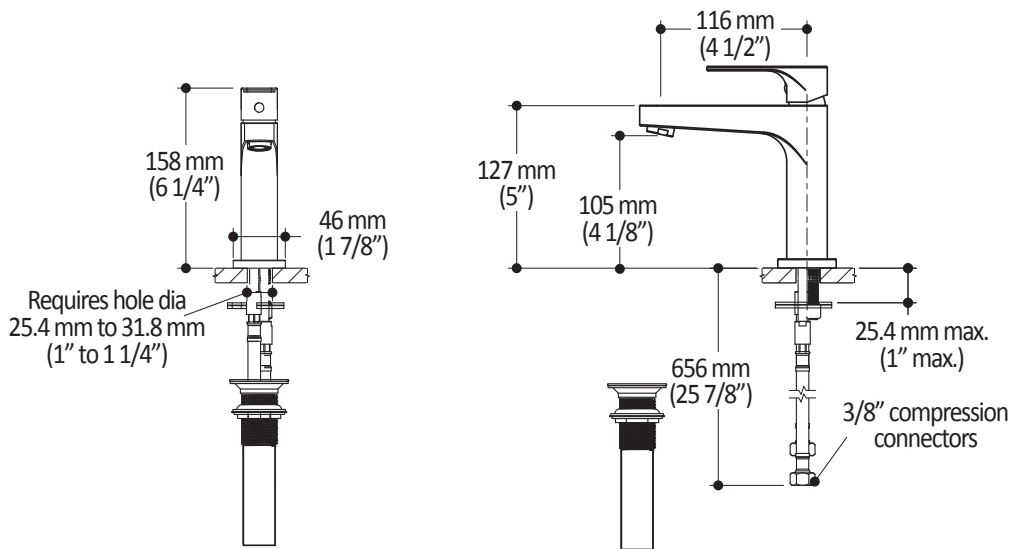

ONCE UPON A TIME...WATER®

KONTOUR™

BF1285

Single Hole Lavatory Faucet With Push Drain

SPECIFICATIONS

Features

- Solid brass construction
- Aerated and hidden stream
- Single hole installation
- Push drain included
- Ceramic disc valve cartridge
- Lead Free: Low lead product (less than 0.25%)

Maximum flow rate

- 5.7 L/min (1.5 gpm) at 80 psi

Colors (Finishes)

- Chrome: BF1285-110
- White and chrome: BF1285-140

Certifications

The specified model meets or exceeds the following standards;

Installation Notes

Product dimensions:

Important: Dimensions are approximated and are subject to changes. Please refer to the installation instructions.

ONCE UPON A TIME...WATER®

1355, 2^e Rue du Parc industriel
Sainte-Marie (Québec)
Canada G6E 1G9