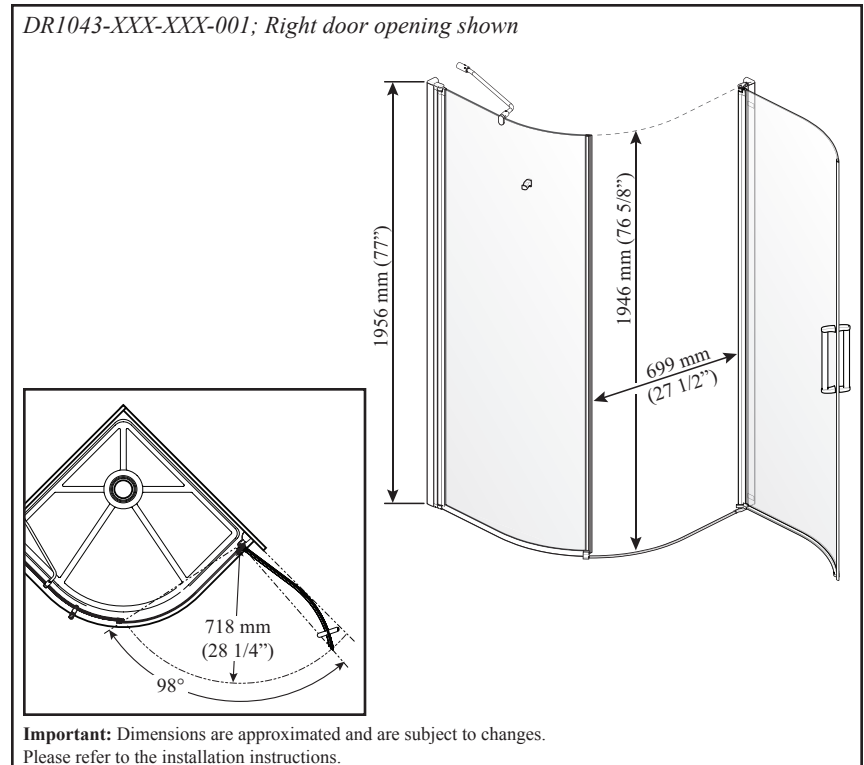

WARRANTY

Kalia Inc. guarantees all aspects of its products to be free of defects in material and workmanship for normal residential use. **Refer to the warranty included with the Kalia products for details.**