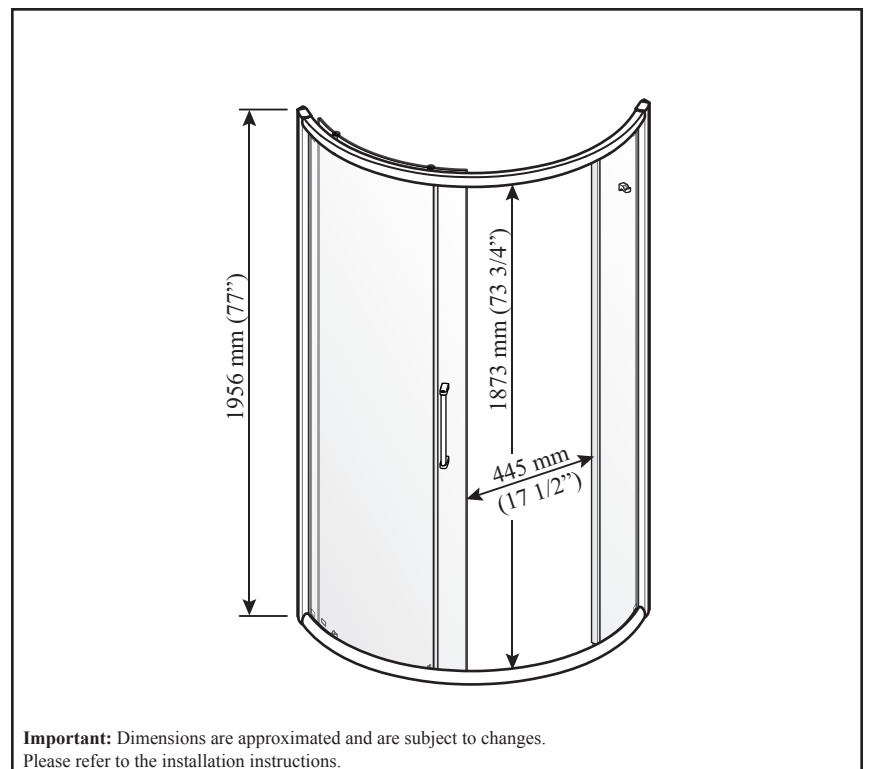

NEALIA™ Slidex™

DR1040

34x34 Round Sliding Door

SPECIFICATIONS

Features

- Sliding door for corner shower **with frame**
- 38 mm (1 1/2 in.) adjustment mechanism
- 6 mm (0.236 in.) tempered glass
- Reversible lateral door
- 1956 mm (77 in.) door height
- Door acces:
445 mm x 1873 mm (17 1/2 x 73 3/4 in.)
- « Easy glass clip » system to facilitate cleaning
- 305 mm (12 in.) inside and outside handles
- Hook on the fixed panel
- Installation tool included

Finishes

- Chrome:
 - DR1040-110-XXX
- Brushed nickel:
 - DR1040-120-XXX

Glass pattern

- Clear tempered glass:
 - DR1040-XXX-000
- MOSA™ Tempered glass:
 - DR1040-XXX-002

Clear

MOSA™

Packaging

- **Dimensions:**
2062 mm x 673 mm x 241 mm
(81 3/16 x 26 1/2 x 9 1/2 in.)
- **Weight:** 118 lb (54 kg)

This door can be installed with the following Kalia shower base(s) model(s);

- BW1053-210

Installation Notes

This product must be installed following the installation instructions provided.

WARRANTY

Kalia Inc. guarantees all aspects of its products to be free of defects in material and workmanship for normal residential use. **Refer to the warranty included with the Kalia products for details.**