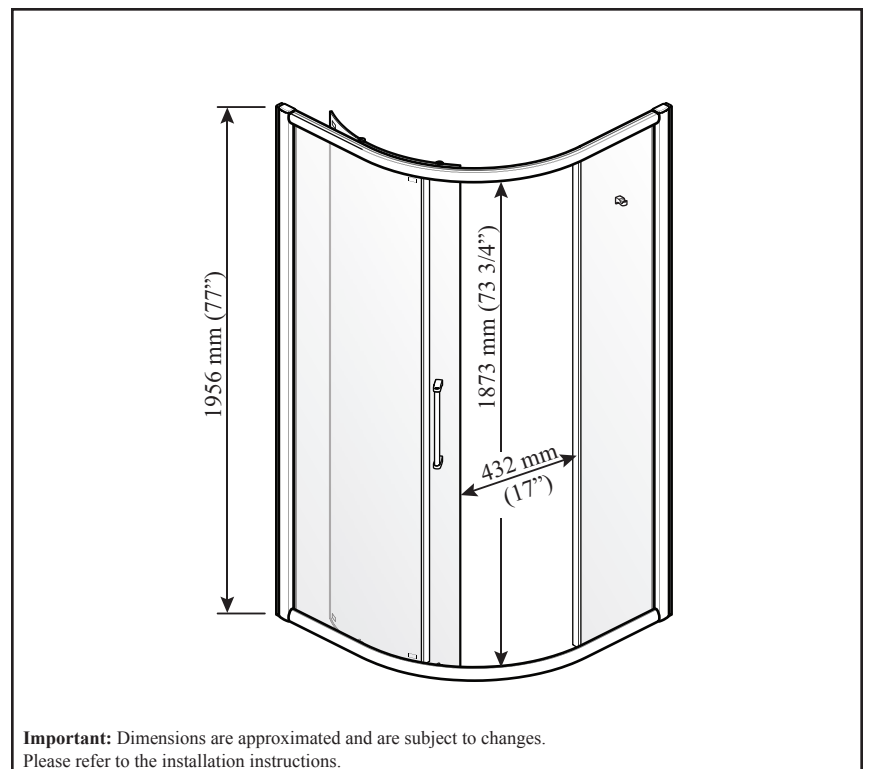

Kalia

NEALIA™ Slidex™

DR1041

38x38 Neo-Round Sliding Door

SPECIFICATIONS

Features

- Sliding door for corner shower **with frame**
- 38 mm (1 1/2 in.) adjustment mechanism
- 6 mm (0.236 in.) tempered glass
- Reversible lateral door
- 1956 mm (77 in.) door height
- Door acces:
432 mm x 1873 mm (17 x 73 3/4 in.)
- « Easy glass clip » system to facilitate cleaning
- 305 mm (12 in.) inside and outside handles
- Hook on the fixed panel
- Installation tool included

Finishes

- Chrome:
 - DR1041-110-XXX
- Brushed nickel:
 - DR1041-120-XXX

Glass pattern

- Clear tempered glass:
 - DR1041-XXX-000
- MOSA™ Tempered glass:
 - DR1041-XXX-002

Clear

MOSA™

Packaging

- **Dimensions:**
2062 mm x 673 mm x 241 mm
(81 3/16 x 26 1/2 x 9 1/2 in.)
- **Weight:** 122 lb (55 kg)

This door can be installed with the following Kalia shower base(s) model(s);

- BW1054-210

Installation Notes

This product must be installed following the installation instructions provided.

WARRANTY

Kalia Inc. guarantees all aspects of its products to be free of defects in material and workmanship for normal residential use. **Refer to the warranty included with the Kalia products for details.**