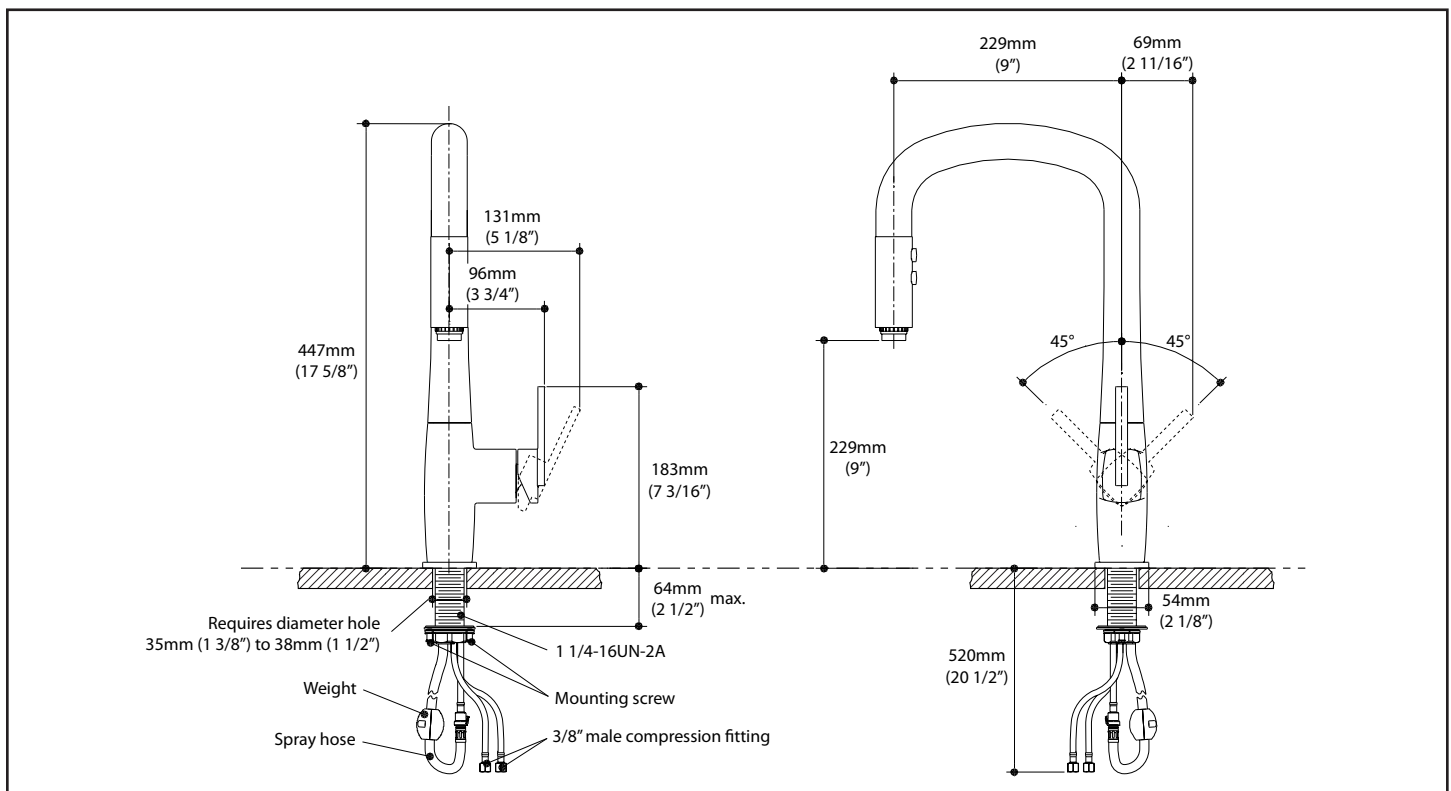

WARRANTY

The Kalia faucets carries a limited LIFETIME warranty to be free of defects in material and workmanship for normal residential use.